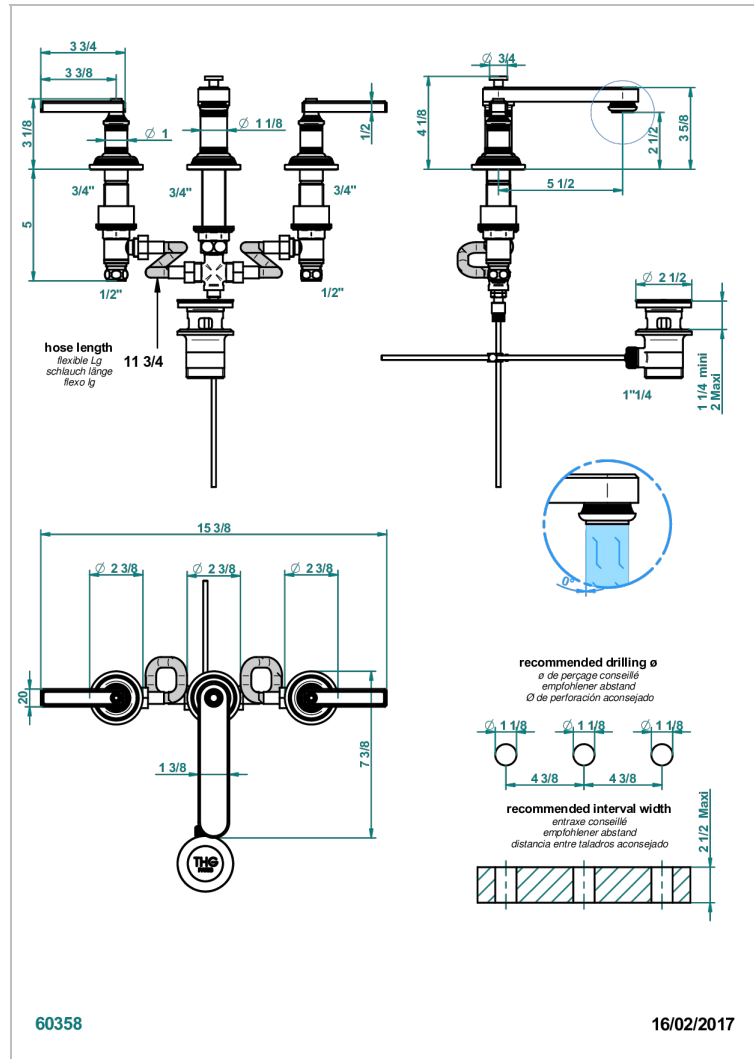

# WEST COAST BLACK ONYX WITH LEVER

U9F-151

Rim mounted 3-hole basin mixer with waste

## CHARACTERISTIC

- ACS : 18ACCLY393
- NF : NF EN 200 - IA - Chrome
- SVGW-SSIGE : 1901-6813