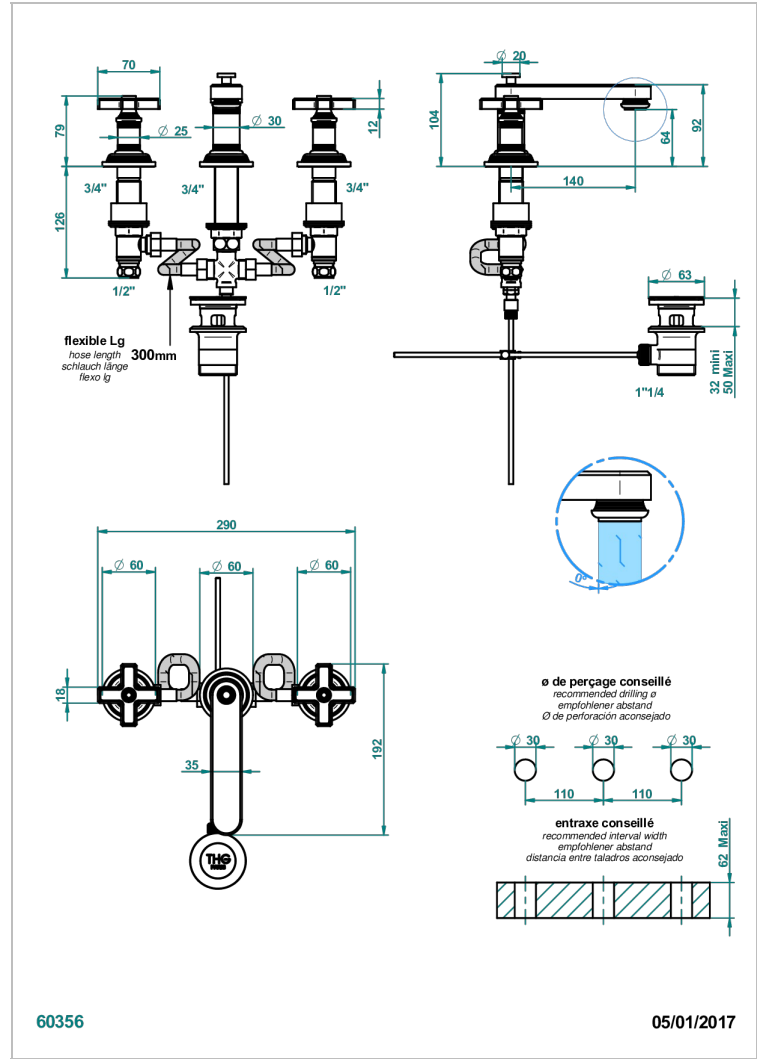

WEST COAST BLACK ONYX

U9E-151

Rim mounted 3-hole basin mixer with waste

THG[®]
PARIS

CHARACTERISTIC

- ACS : 18ACCLY393
- NF : NF EN 200 - IA - Chrome
- SVGW-SSIGE : 1901-6813

STANDARDS

AVAILABLE FINITIONS