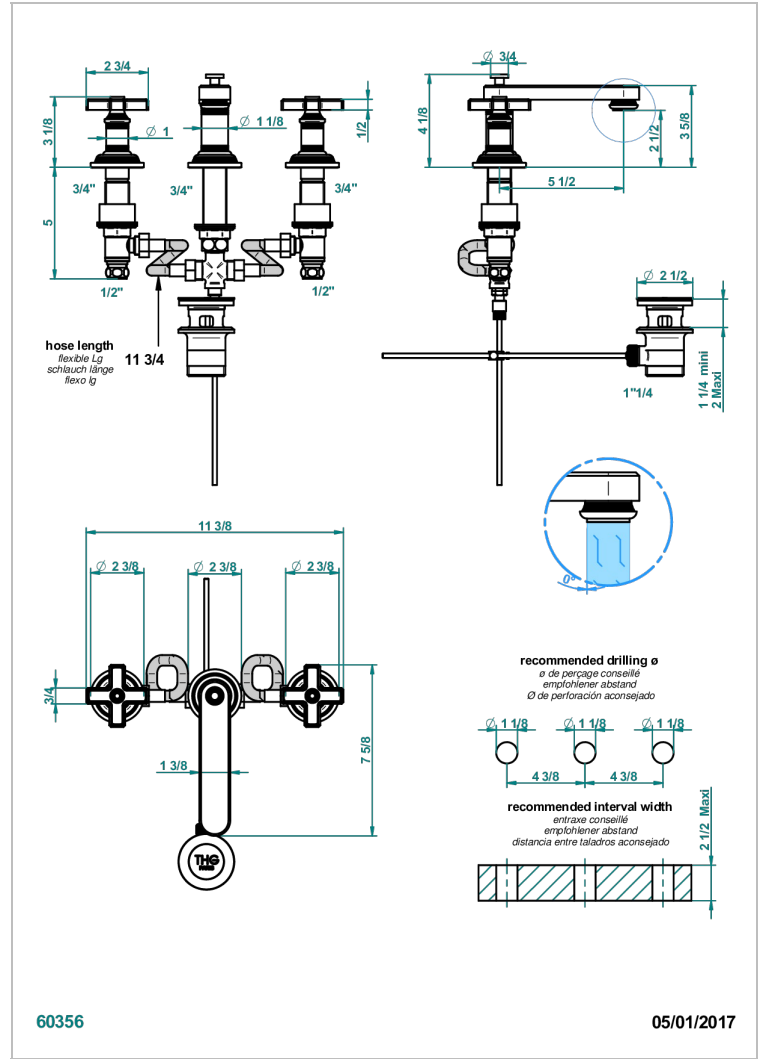

WEST COAST BLACK ONYX

U9E-151

Rim mounted 3-hole basin mixer with waste

THG[®]
PARIS

CHARACTERISTIC

- ACS : 18ACCLY393
- NF : NF EN 200 - IA - Chrome
- SVGW-SSIGE : 1901-6813

STANDARDS

AVAILABLE FINITIONS