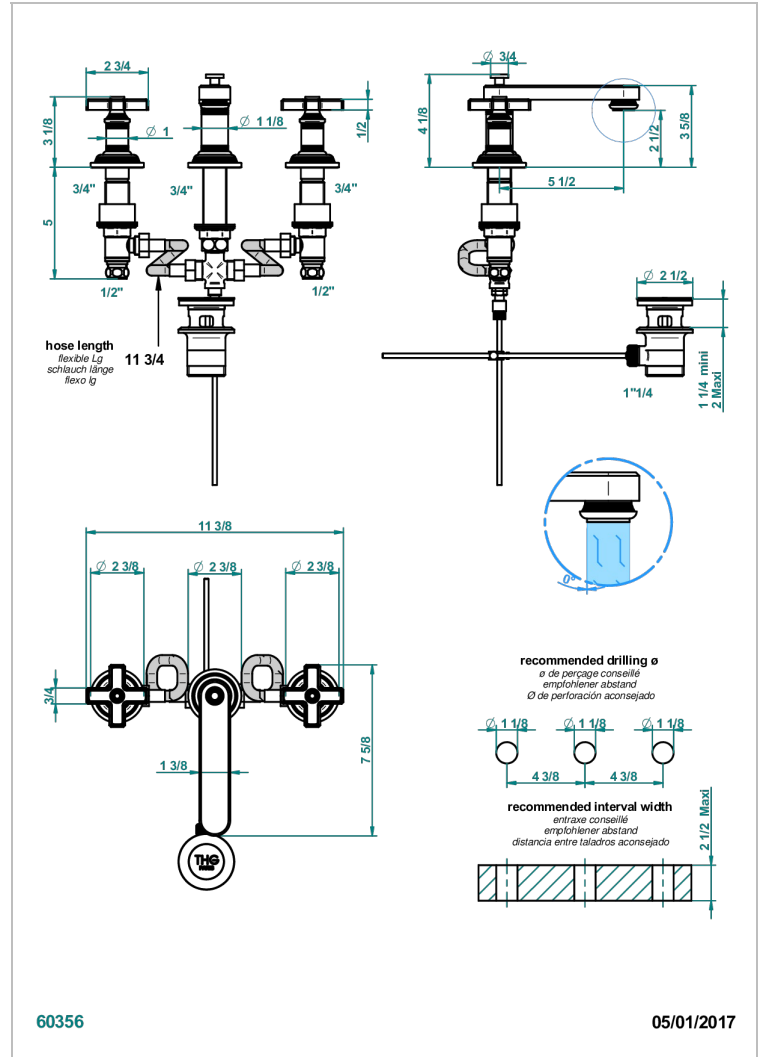

WEST COAST BLACK ONYX

U9E-151

Rim mounted 3-hole basin mixer with waste

THG[®]
PARIS

CHARACTERISTIC

- ACS : 18ACCLY393
- NF : NF EN 200 - IA - Chrome
- SVGW-SSIGE : 1901-6813

STANDARDS

AVAILABLE FINITIONS