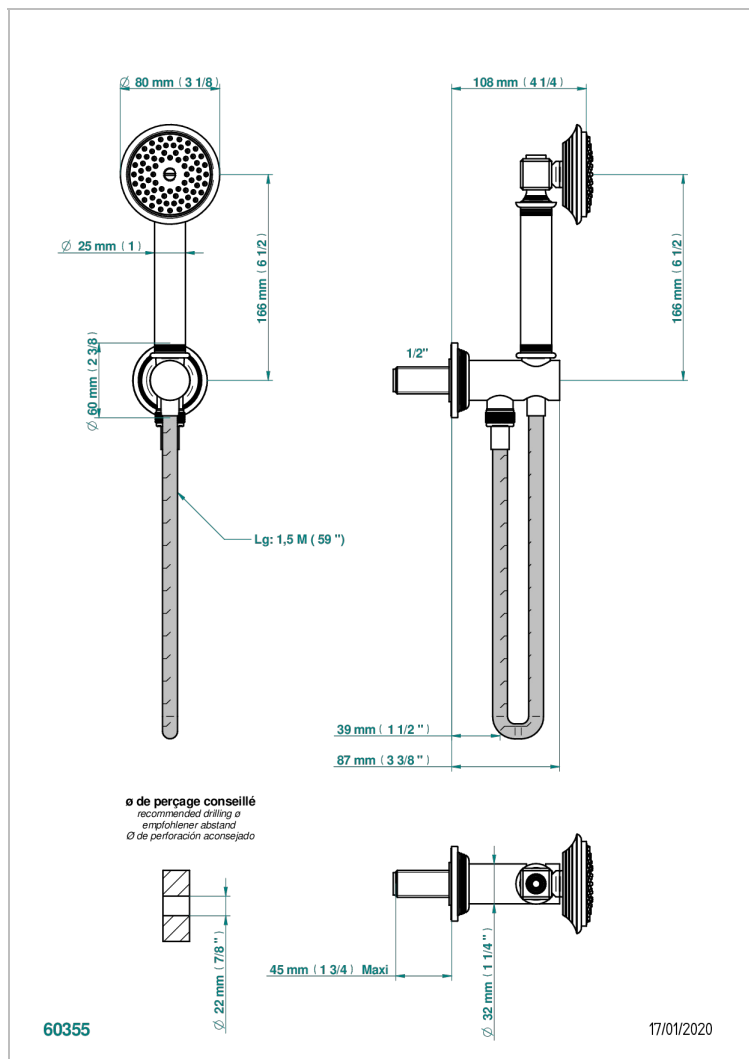

# WEST COAST WHITE ONYX WITH LEVER HANDLES

U9H-54

Wall mounted stylised handshower, hose and elbow with rest

## CHARACTERISTIC

- West Coast White Onyx with lever handles
- Wall mounted stylised handshower, hose and elbow with rest

## AVAILABLE FINITIONS

Antique nickel - H28  
Black ceram - D30  
Blush PVD - H62  
Brass color PVD - H49  
Brown bronze color PVD - F33  
Gold color PVD - H52

Graphite PVD - H64  
Lacquered light bronze - D01  
Matt Umber PVD - H67  
Matt blush PVD - H60  
Matt brass color PVD - H50  
Matt brown bronze color PVD - F34