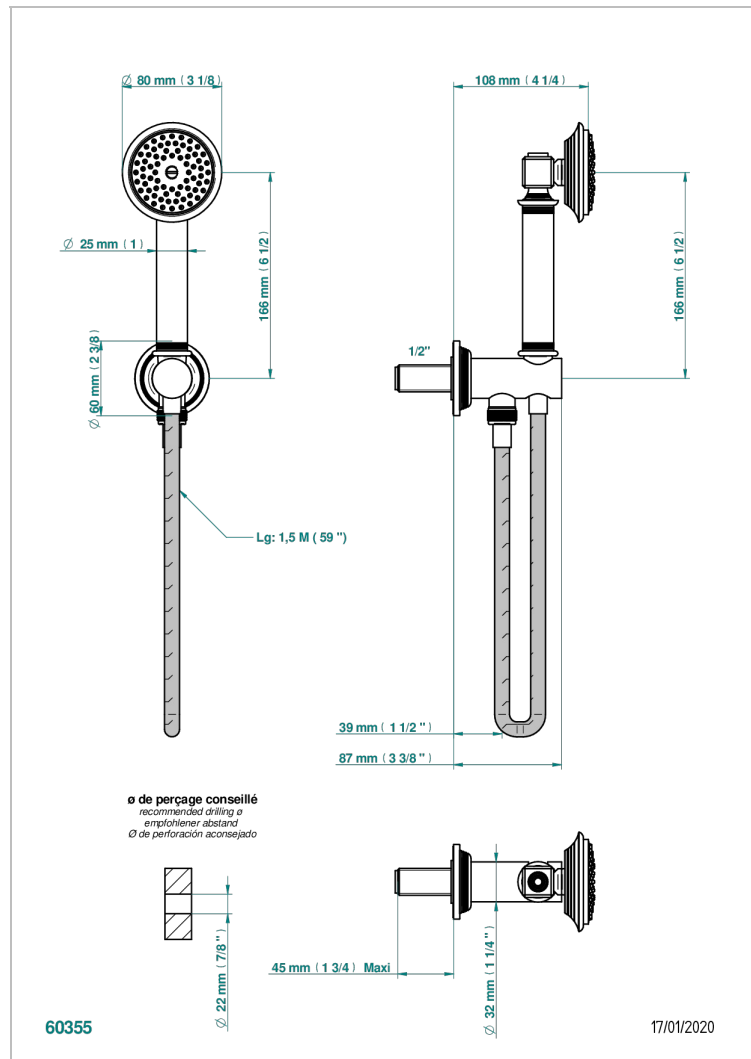

WEST COAST BLACK ONYX WITH LEVER

U9F-54

Wall mounted stylised handshower, hose and elbow with rest

CHARACTERISTIC

- West Coast Black Onyx with lever
- Wall mounted stylised handshower, hose and elbow with rest

AVAILABLE FINITIONS

Antique nickel - H28
Black ceram - D30
Blush PVD - H62
Brass color PVD - H49
Brown bronze color PVD - F33
Gold color PVD - H52

Graphite PVD - H64
Lacquered light bronze - D01
Matt Umber PVD - H67
Matt blush PVD - H60
Matt brass color PVD - H50
Matt brown bronze color PVD - F34