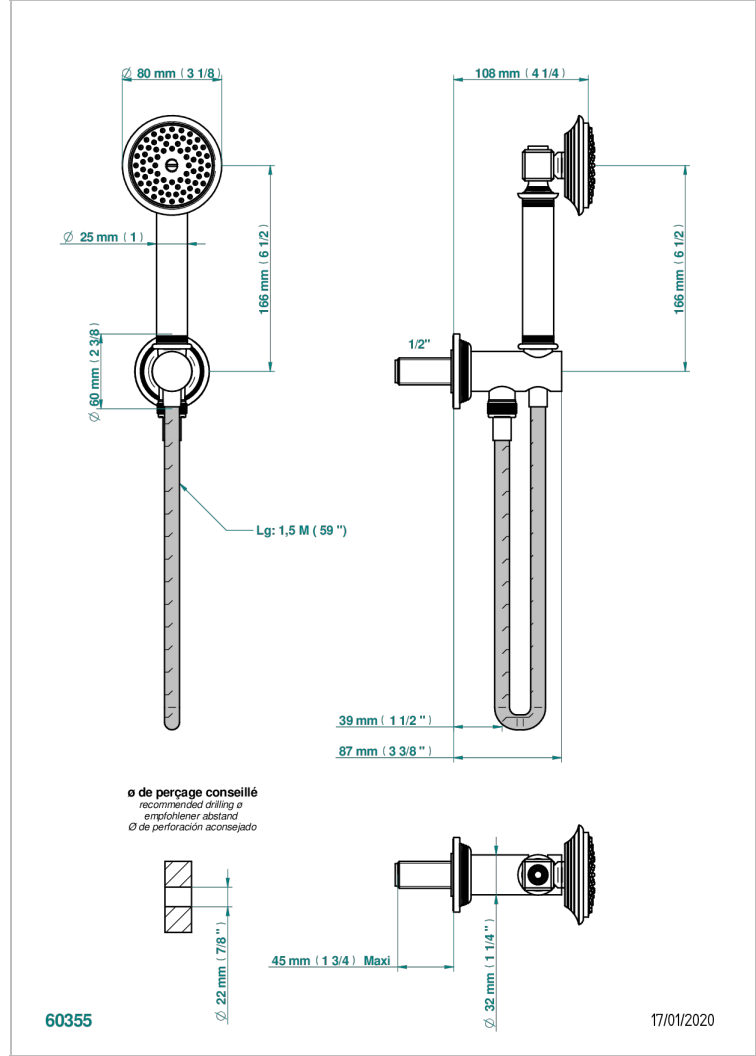

WEST COAST BLACK ONYX

U9E-54

Wall mounted stylised handshower, hose and elbow with rest

60355

17/01/2020

CHARACTERISTIC

- West Coast Black Onyx
- Wall mounted stylised handshower, hose and elbow with rest

AVAILABLE FINITIONS

Antique nickel - H28
Black ceram - D30
Blush PVD - H62
Brass color PVD - H49
Brown bronze color PVD - F33
Gold color PVD - H52

Graphite PVD - H64
Lacquered light bronze - D01
Matt Umber PVD - H67
Matt blush PVD - H60
Matt brass color PVD - H50
Matt brown bronze color PVD - F34