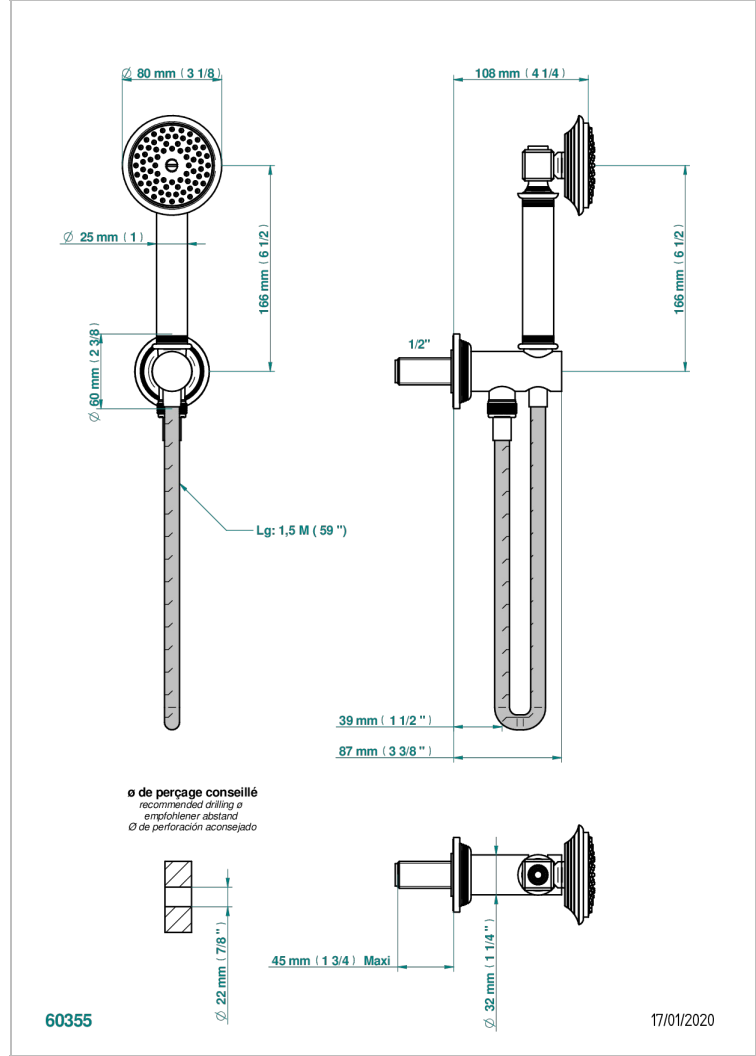

WEST COAST WITH GUILLOCHE DECOR WITH LEVER

U9D-54

Wall mounted stylised handshower, hose and elbow with rest

CHARACTERISTIC

- West coast with Guilloché decor with lever
- Wall mounted stylised handshower, hose and elbow with rest

AVAILABLE FINITIONS

Antique nickel - H28
Black ceram - D30
Blush PVD - H62
Brass color PVD - H49
Brown bronze color PVD - F33
Gold color PVD - H52

Graphite PVD - H64
Lacquered light bronze - D01
Matt Umber PVD - H67
Matt blush PVD - H60
Matt brass color PVD - H50
Matt brown bronze color PVD - F34