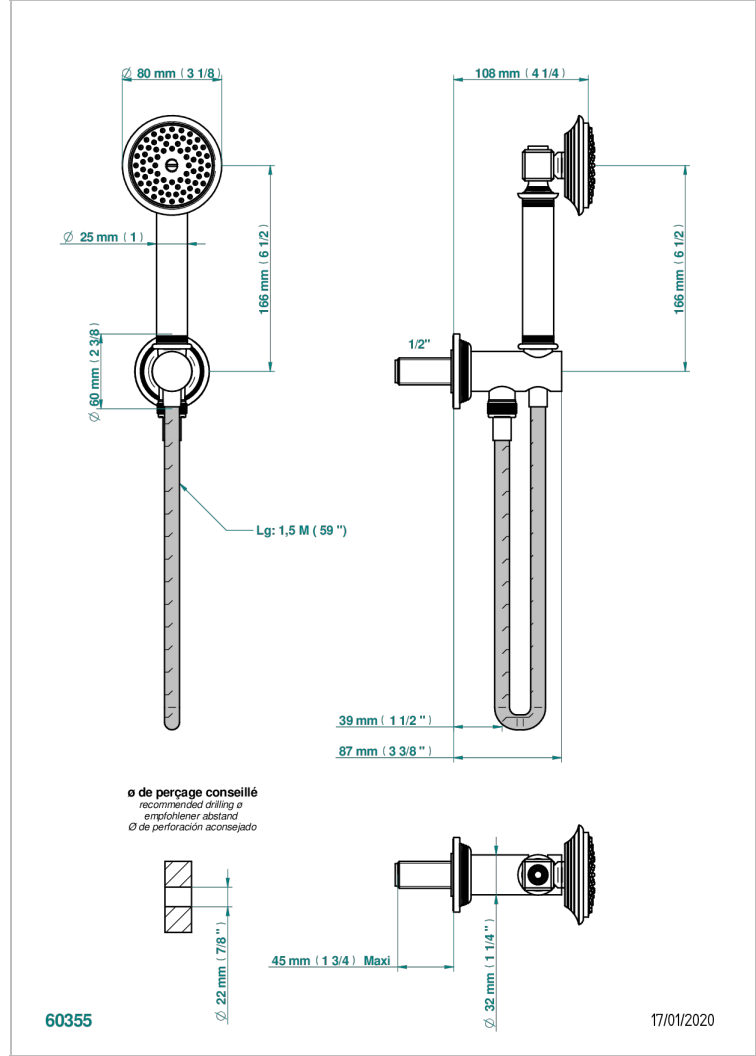

WEST COAST WITH GUILLOCHE DECOR

U9C-54

THG
PARIS

Wall mounted stylised handshower, hose and elbow with rest

CHARACTERISTIC

- West coast with Guilloché decor
- Wall mounted stylised handshower, hose and elbow with rest

AVAILABLE FINITIONS

Antique nickel - H28
Black ceram - D30
Blush PVD - H62
Brass color PVD - H49
Brown bronze color PVD - F33
Gold color PVD - H52

Graphite PVD - H64
Lacquered light bronze - D01
Matt Umber PVD - H67
Matt blush PVD - H60
Matt brass color PVD - H50
Matt brown bronze color PVD - F34