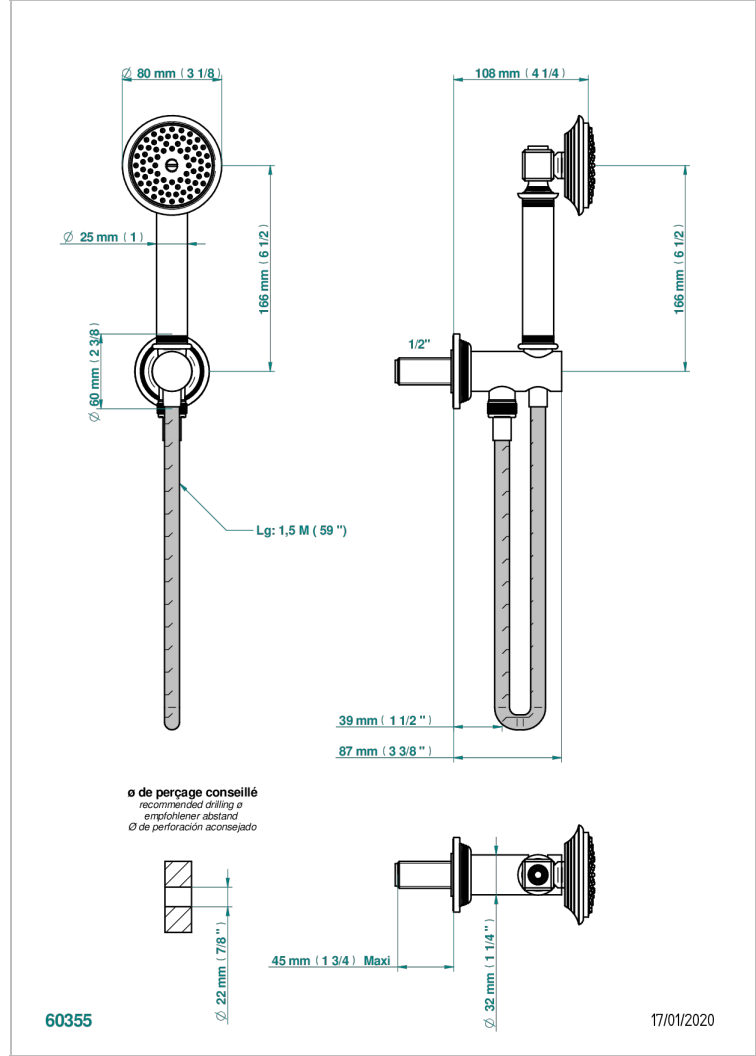

# WEST COAST WITH GUILLOCHE DECOR

U9C-54

THG  
PARIS

Wall mounted stylised handshower, hose and elbow with rest

60355

17/01/2020

## CHARACTERISTIC

- West coast with Guilloché decor
- Wall mounted stylised handshower, hose and elbow with rest

## AVAILABLE FINITIONS

Antique nickel - H28  
Black ceram - D30  
Blush PVD - H62  
Brass color PVD - H49  
Brown bronze color PVD - F33  
Gold color PVD - H52

Graphite PVD - H64  
Lacquered light bronze - D01  
Matt Umber PVD - H67  
Matt blush PVD - H60  
Matt brass color PVD - H50  
Matt brown bronze color PVD - F34