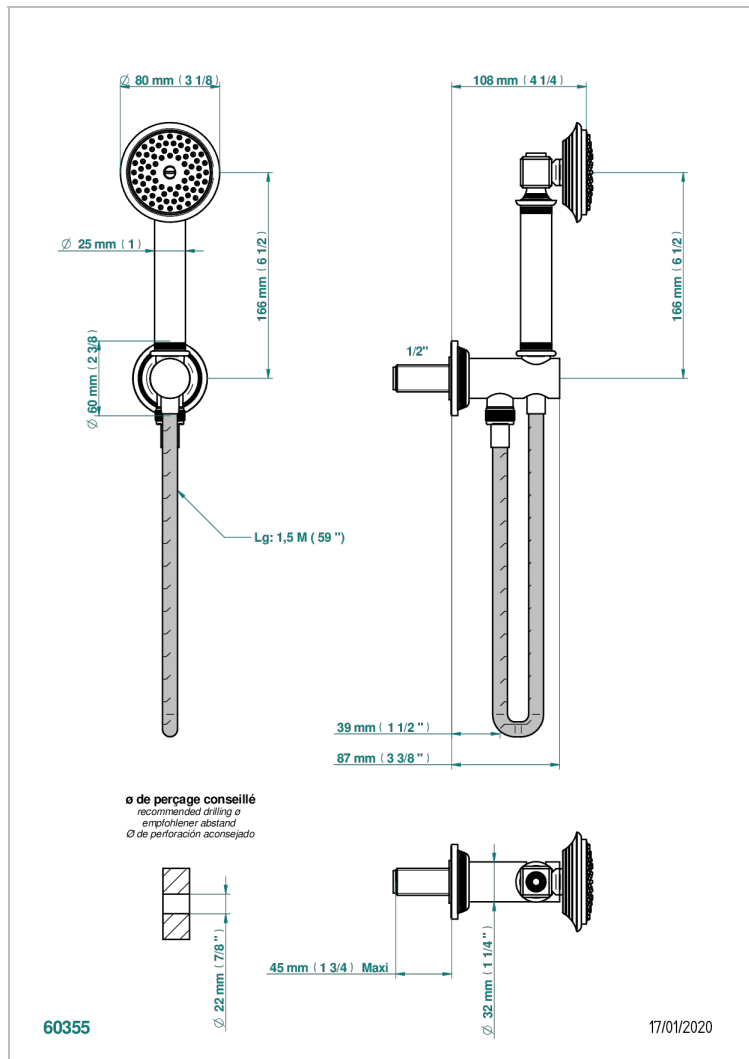

WEST COAST METAL WITH LEVER

U9B-54

THG
PARIS

Wall mounted stylised handshower, hose and elbow with rest

CHARACTERISTIC

- West Coast Metal with lever
- Wall mounted stylised handshower, hose and elbow with rest

AVAILABLE FINITIONS

Antique nickel - H28
Black ceram - D30
Blush PVD - H62
Brass color PVD - H49
Brown bronze color PVD - F33
Gold color PVD - H52

Graphite PVD - H64
Lacquered light bronze - D01
Matt Umber PVD - H67
Matt blush PVD - H60
Matt brass color PVD - H50
Matt brown bronze color PVD - F34