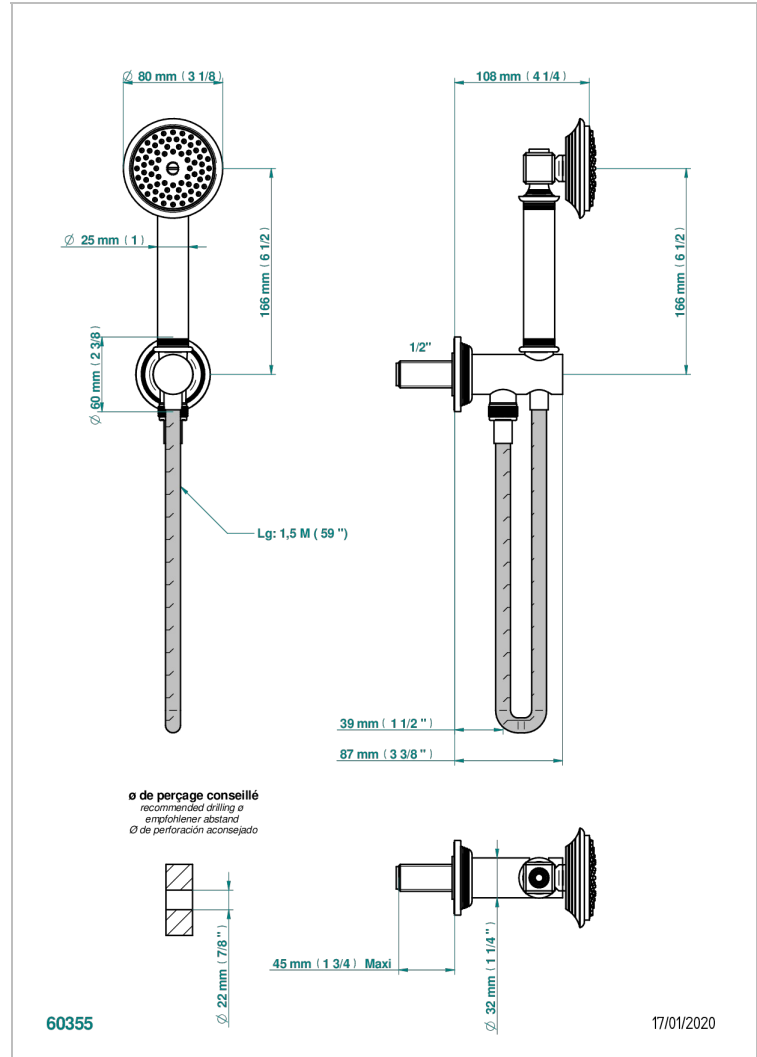

Wall mounted stylised handshower, hose and elbow with rest

60355

17/01/2020

CHARACTERISTIC

- West Coast Metal
- Wall mounted stylised handshower, hose and elbow with rest

AVAILABLE FINITIONS

Antique nickel - H28
Black ceram - D30
Blush PVD - H62
Brass color PVD - H49
Brown bronze color PVD - F33
Gold color PVD - H52

Graphite PVD - H64
Lacquered light bronze - D01
Matt Umber PVD - H67
Matt blush PVD - H60
Matt brass color PVD - H50
Matt brown bronze color PVD - F34

Matt chrome - C02
Matt gold - F07
Matt gold color PVD - H53
Matt graphite PVD - H65
Matt nickel (color finish) - C01
Matt nickel color PVD - H56

Natural smoked Brass - A13
Nickel color PVD - H55
Polished chrome (color finish) - A02
Polished chrome with gold inlay - GA1
Polished gold (color finish) - F01
Polished nickel - B01

Soft gold - F30
Soft matt gold - F31
Umber PVD - H66
Varnished matt antique red copper (color finish) - H07