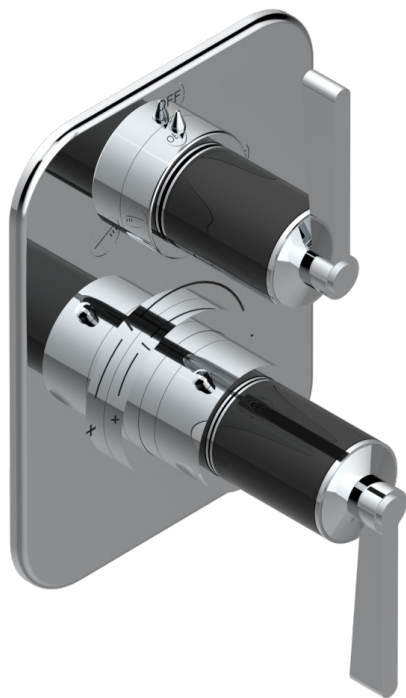

FAUBOURG BLACK PORCELAIN WITH LEVER HANDLES

G2M-5500BE

Trim for THG thermostat with 2-way diverter, rough part supplied with fixing box ref. 5 500AE/US

CHARACTERISTIC

- Built-in thermostatic cover for 5500AE - 5500AE/US - 5500AE/W with 2 no.1/2" outputs and 1 stop function
- Requires concealed thermostat Ref 5500AE - 5500AE/US - 5500AE/W
- For Shower 2 functions - non simultaneous -
- Temperature control knob with security stop at 38°C
- Solid brass plate and knob
- ASME : ASME A112.18.1-2011/CSA B125.1-11
- DVGW : DW-6512CQ0608

STANDARDS

RELATED SKU'S

- Ref. G00-5500AE/US 3/4" THG thermostat with 2-way diverter with wax cartridge with stop valve and 2 outlets delivered with a built-in box, no trim
- Ref. G00-5100G Reinforced stop ring for THG thermostatic with fixing set