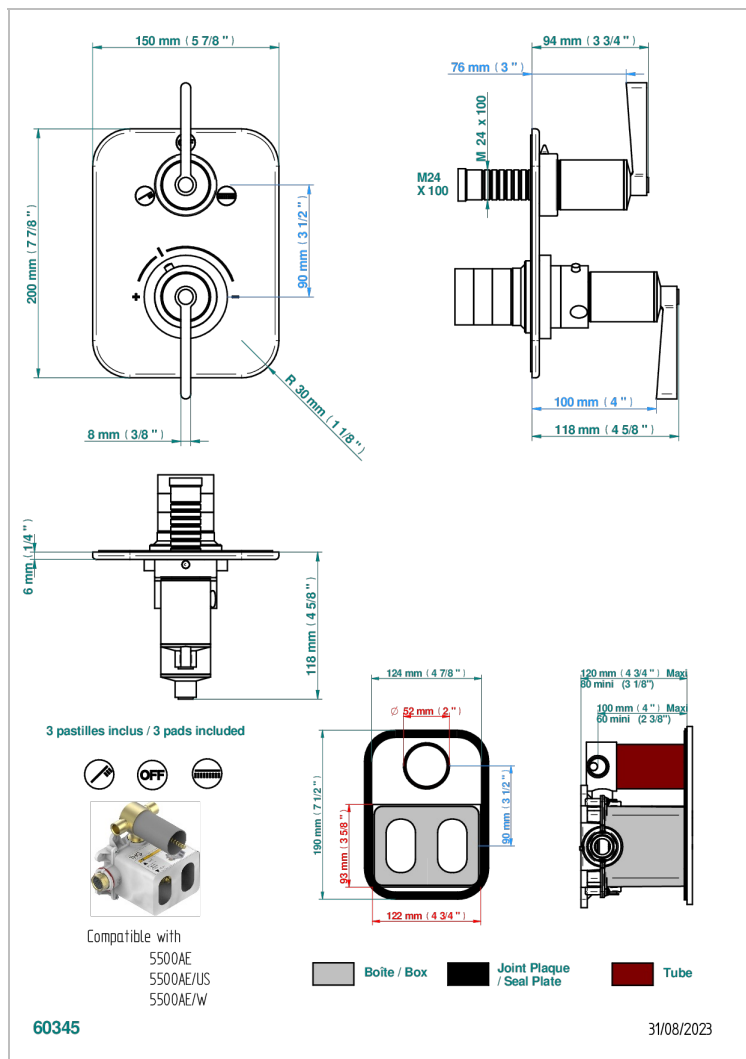

FAUBOURG BLACK PORCELAIN WITH LEVER HANDLES

G2M-5500BE

Trim for THG thermostat with 2-way diverter, rough part supplied with fixing box ref. 5 500AE/US

CHARACTERISTIC

- Built-in thermostatic cover for 5500AE - 5500AE/US - 5500AE/W with 2 no.1/2" outputs and 1 stop function
- Requires concealed thermostat Ref 5500AE - 5500AE/US - 5500AE/W
- For Shower 2 functions - non simultaneous -
- Temperature control knob with security stop at 38°C
- Solid brass plate and knob
- ASME : ASME A112.18.1-2011/CSA B125.1-11
- DVGW : DW-6512CQ0608

STANDARDS

RELATED SKU'S

- Ref. G00-5500AE/US 3/4" THG thermostat with 2-way diverter with wax cartridge with stop valve and 2 outlets delivered with a built-in box, no trim
- Ref. G00-5100G Reinforced stop ring for THG thermostatic with fixing set