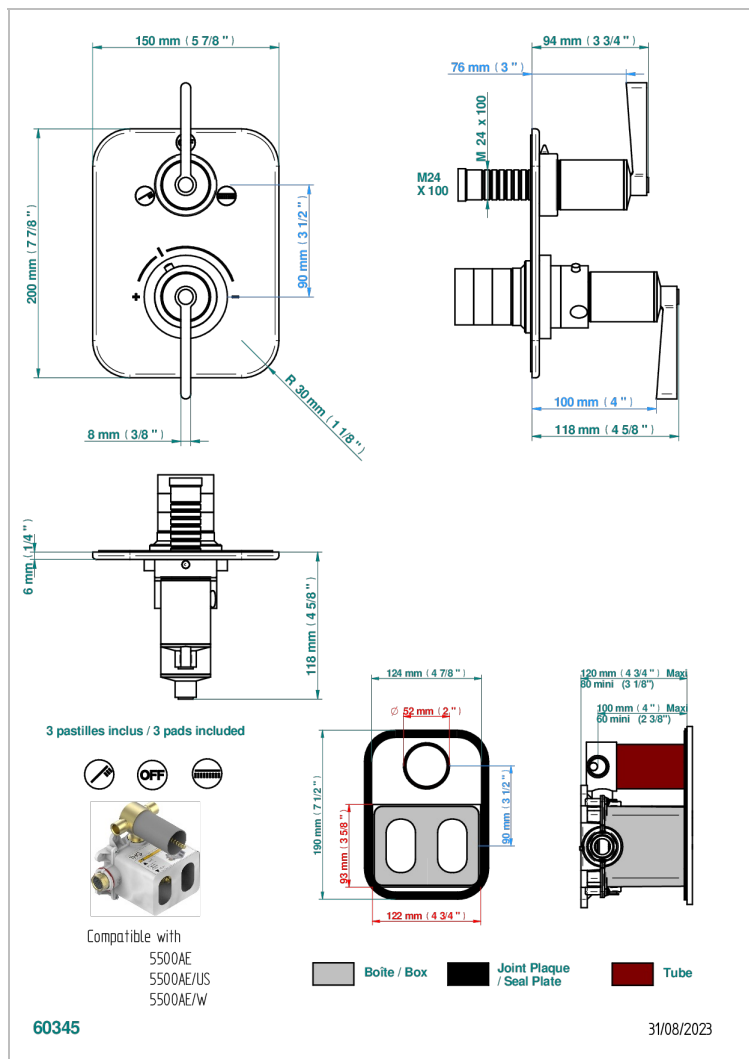

# FAUBOURG BLACK PORCELAIN WITH LEVER

G2M-5500BE

Trim for THG thermostat with 2 way diverter - ref. 5 500AE with box for rough parts

## CHARACTERISTIC

- Built-in thermostatic cover for 5500AE - 5500AE/US - 5500AE/W with 2 no.1/2" outputs and 1 stop function
- Requires concealed thermostat Ref 5500AE - 5500AE/US - 5500AE/W
- For Shower 2 functions - non simultaneous -
- Temperature control knob with security stop at 38°C
- Solid brass plate and knob
- ASME : ASME A112.18.1-2011/CSA B125.1-11
- DVGW : DW-6512CQ0608

## RELATED SKU'S

- Ref. G00-5500AE 3/4" THG thermostat with wax cartridge with stop valve and 2 outlets (stop position between outlets), delivered with a built-in box, no trim
- Ref. G00-5100G Reinforced stop ring for THG thermostatic with fixing set