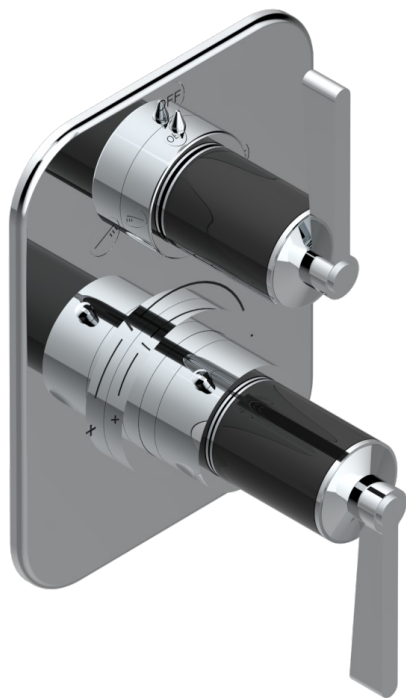

# FAUBOURG BLACK PORCELAIN WITH LEVER

G2M-5500BE

Trim for THG thermostat with 2 way diverter - ref. 5 500AE with box for rough parts

## CHARACTERISTIC

- Built-in thermostatic cover for 5500AE - 5500AE/US - 5500AE/W with 2 no.1/2" outputs and 1 stop function
- Requires concealed thermostat Ref 5500AE - 5500AE/US - 5500AE/W
- For Shower 2 functions - non simultaneous -
- Temperature control knob with security stop at 38°C
- Solid brass plate and knob
- ASME : ASME A112.18.1-2011/CSA B125.1-11
- DVGW : DW-6512CQ0608

## RELATED SKU'S

- Ref. G00-5500AE 3/4" THG thermostat with wax cartridge with stop valve and 2 outlets (stop position between outlets), delivered with a built-in box, no trim
- Ref. G00-5100G Reinforced stop ring for THG thermostatic with fixing set