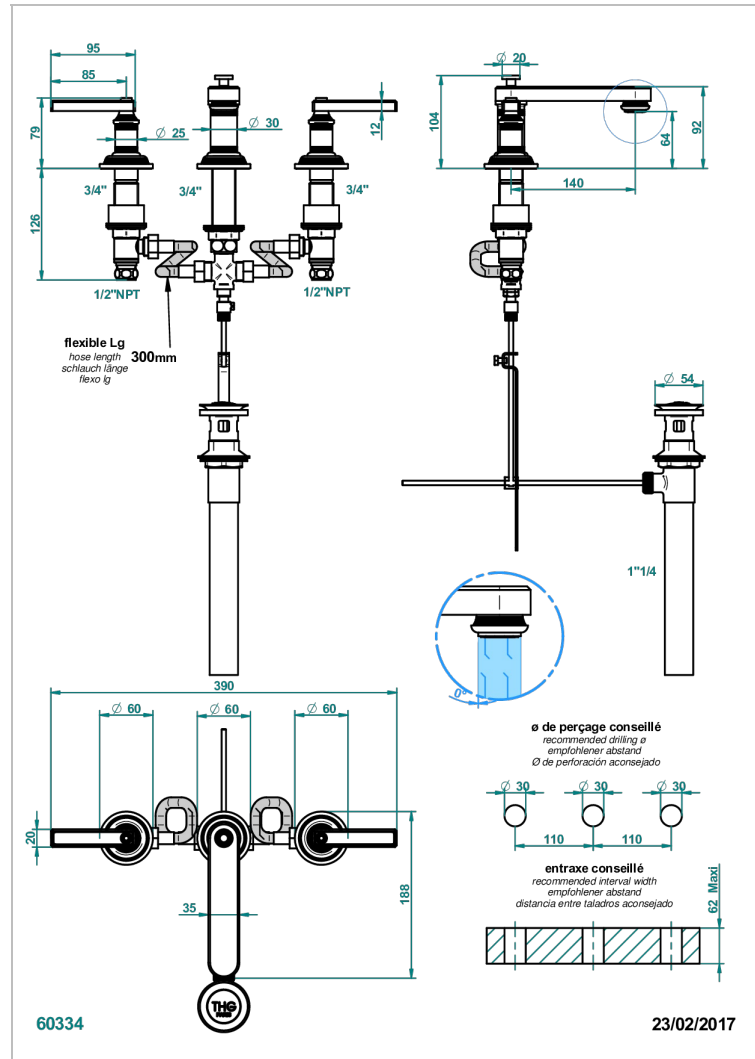

# WEST COAST WHITE ONYX WITH LEVER HANDLES

U9H-151/US

Rim mounted 3-hole basin mixer with waste

## CARACTERÍSTICAS

- West Coast White Onyx with lever handles
- Rim mounted 3-hole basin mixer with waste