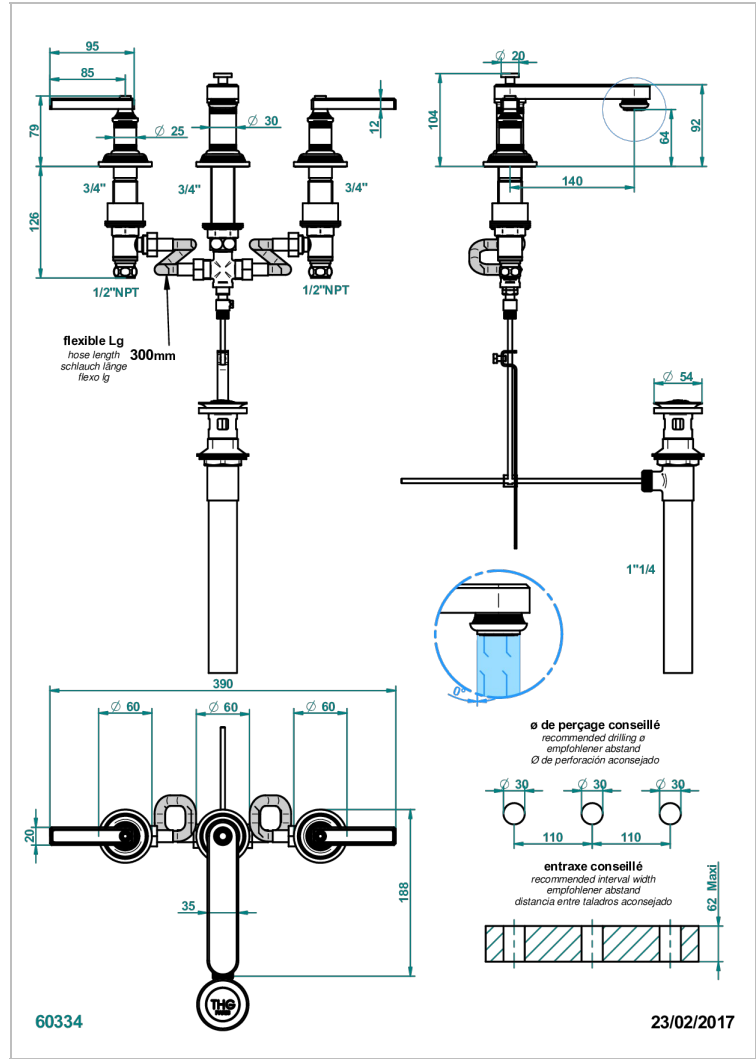

WEST COAST WHITE ONYX WITH LEVER HANDLES

U9H-151/US

Widespread lavatory set with drain

CHARACTERISTIC

- West Coast White Onyx with lever handles
- Widespread lavatory set with drain

AVAILABLE FINITIONS

Black ceram - D30
Blush PVD - H62
Brass color PVD - H49
Brown bronze color PVD - F33
Chrome polished - A02
Copper antique matt, coated - H07