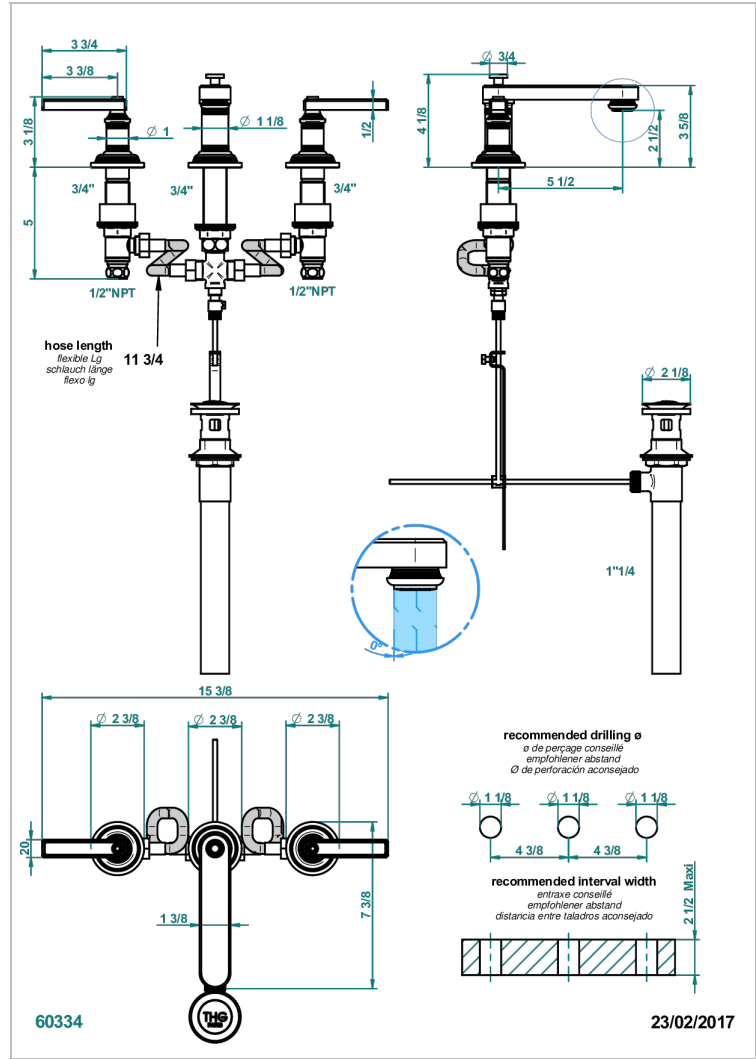

WEST COAST WHITE ONYX WITH LEVER HANDLES

U9H-151/US

Rim mounted 3-hole basin mixer with waste

CARACTERÍSTICAS

- West Coast White Onyx with lever handles
- Rim mounted 3-hole basin mixer with waste

ACABADOS DISPONIBLES