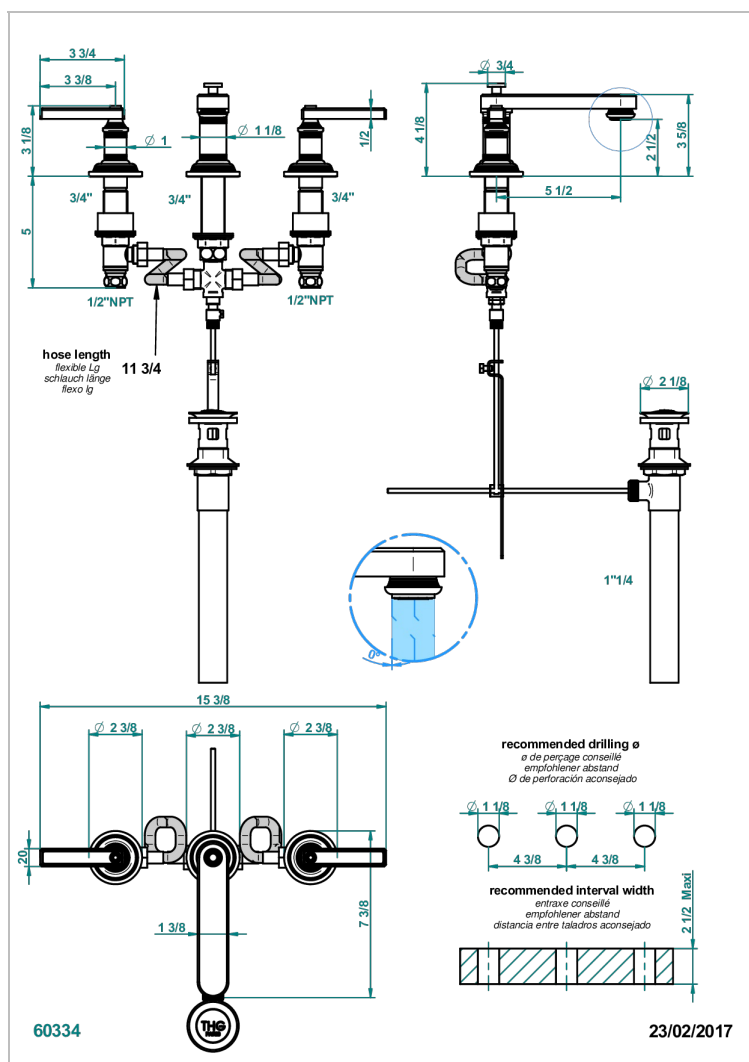

# WEST COAST WHITE ONYX WITH LEVER HANDLES

U9H-151/US

Widespread lavatory set with drain

## CHARACTERISTIC

- West Coast White Onyx with lever handles
- Widespread lavatory set with drain