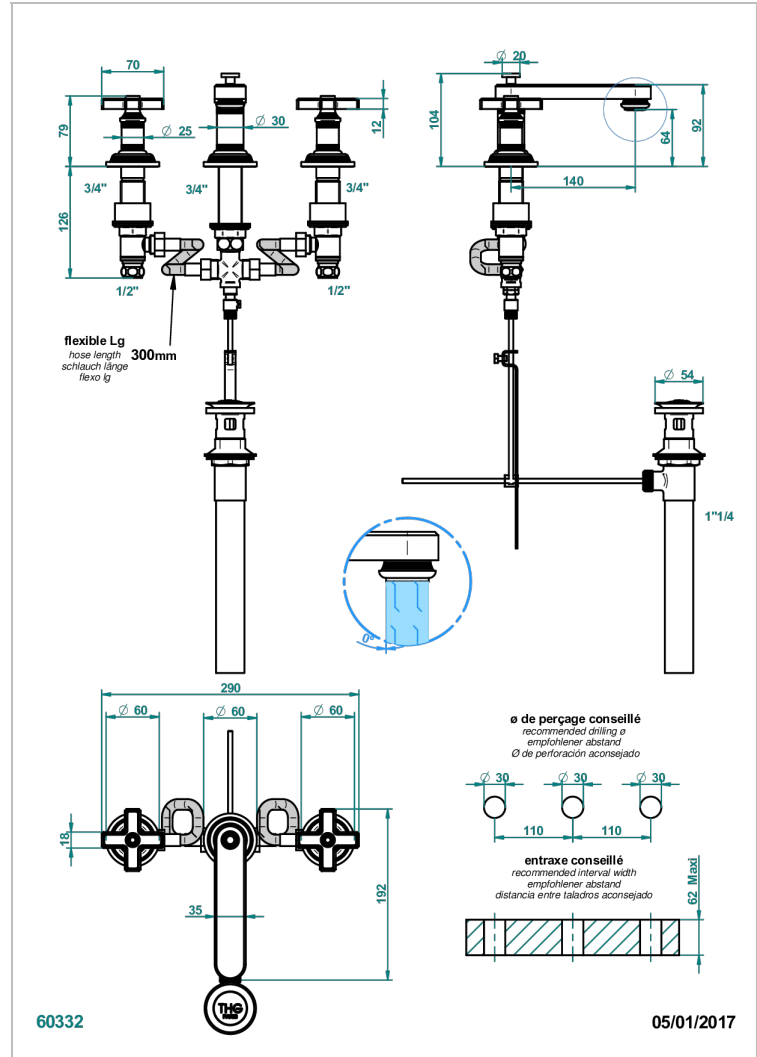

# WEST COAST WHITE ONYX

U9G-151/US

Widespread lavatory set with drain

## CHARACTERISTIC

- West Coast White Onyx
- Widespread lavatory set with drain