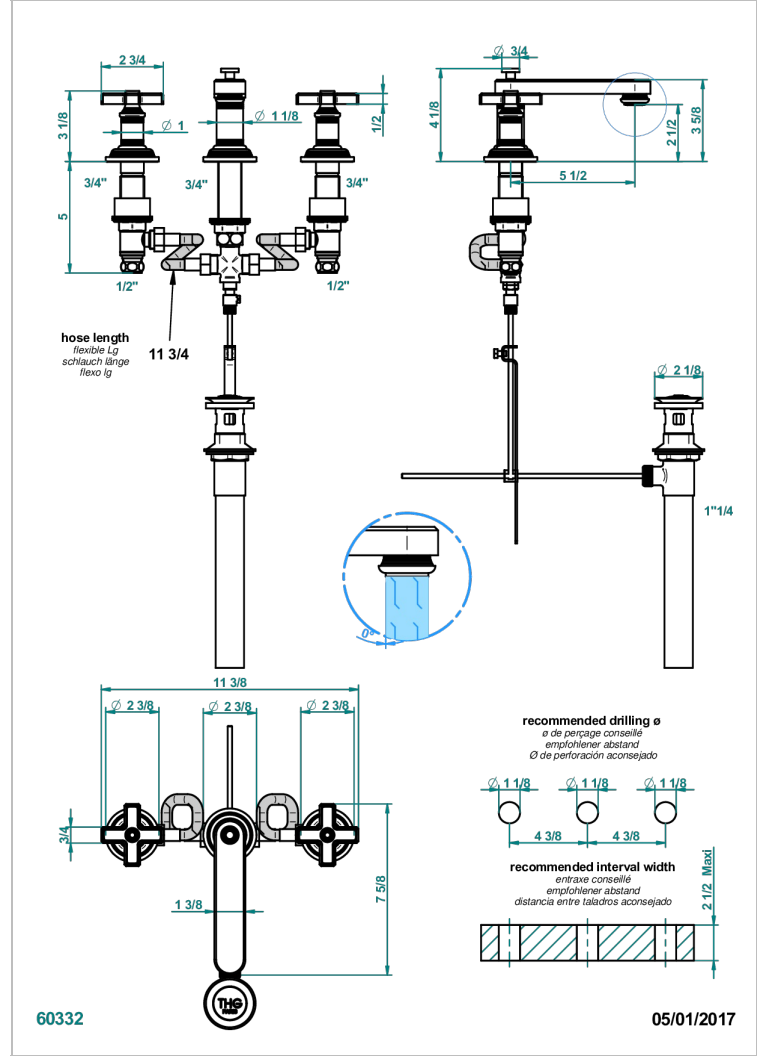

WEST COAST WHITE ONYX

U9G-151/US

Widespread lavatory set with drain

THG[®]
PARIS

CHARACTERISTIC

- West Coast White Onyx
- Widespread lavatory set with drain

AVAILABLE FINITIONS

Black ceram - D30
Blush PVD - H62
Brass color PVD - H49
Brown bronze color PVD - F33
Chrome polished - A02
Copper antique matt, coated - H07