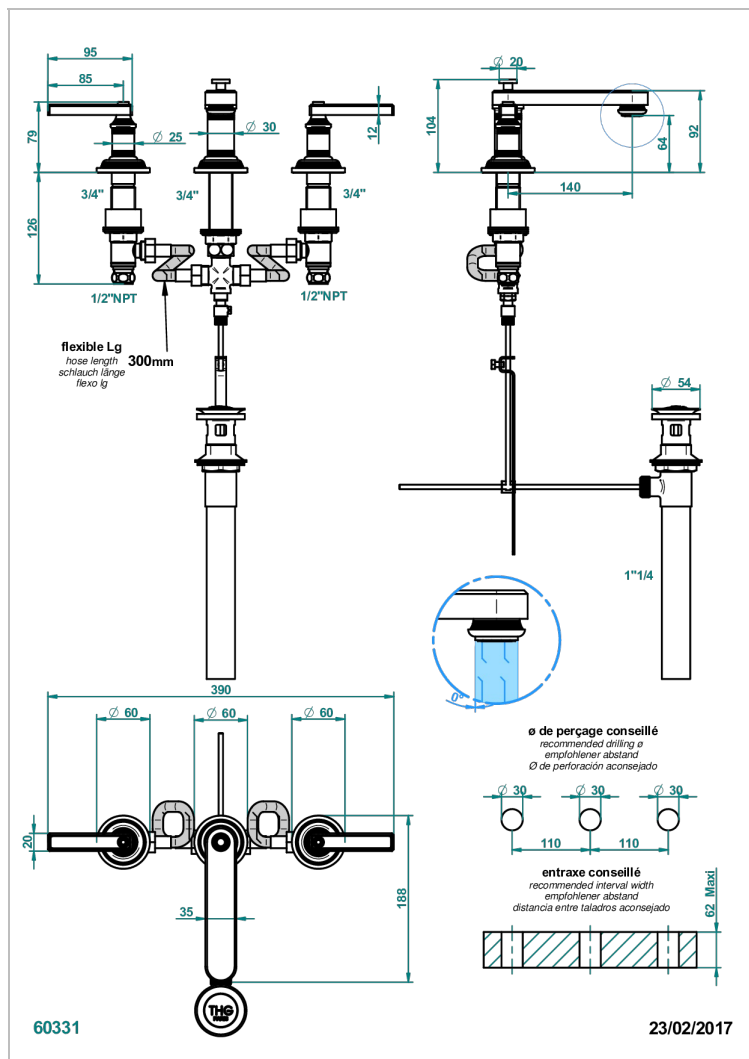

WEST COAST BLACK ONYX WITH LEVER

U9F-151/US

Rim mounted 3-hole basin mixer with waste

CARACTERÍSTICAS

- West Coast Black Onyx with lever
- Rim mounted 3-hole basin mixer with waste

ACABADOS DISPONIBLES

Bronce claro - D01
Cerámica negra mate - D30
Cobre viejo mate - H07
Cromo - A02
Cromo mate - C02
Dorado - F01