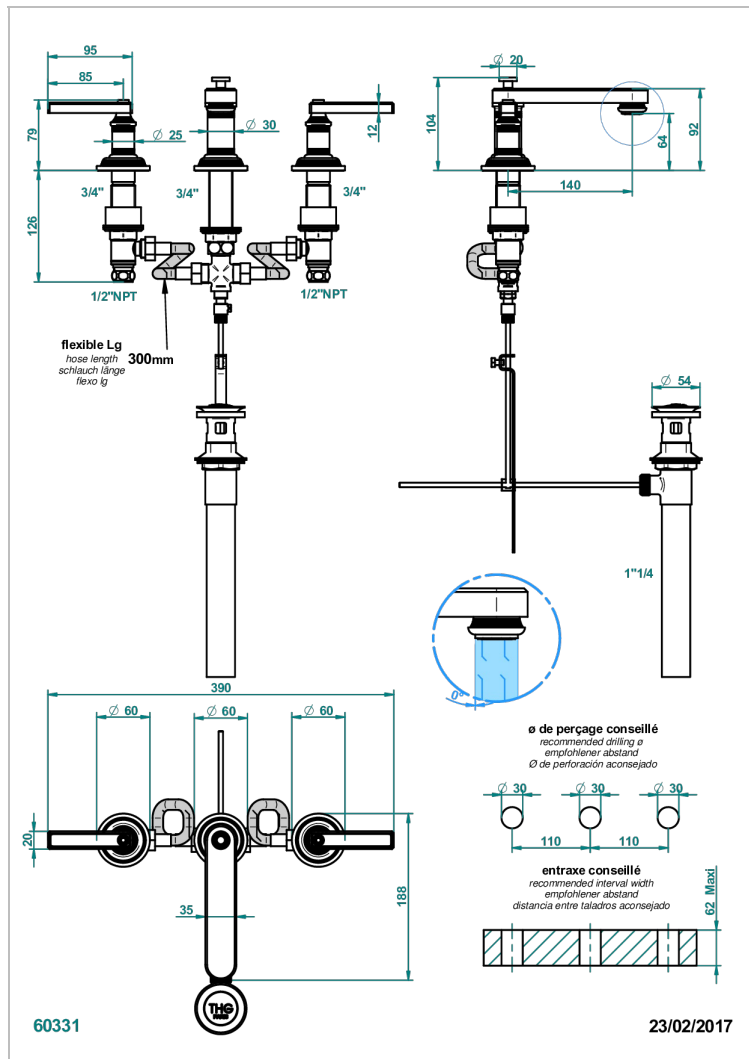

# WEST COAST BLACK ONYX WITH LEVER HANDLES

U9F-151/US

Widespread lavatory set with drain

## CHARACTERISTIC

- West Coast Black Onyx with lever handles
- Widespread lavatory set with drain