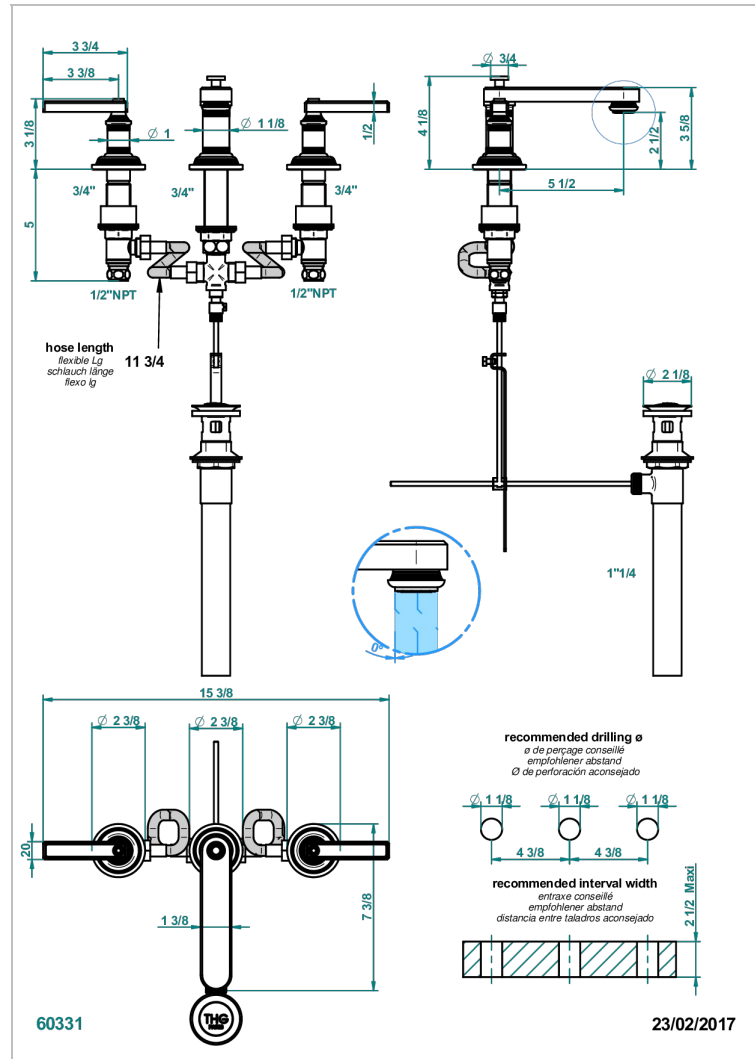

# WEST COAST BLACK ONYX WITH LEVER

U9F-151/US

Rim mounted 3-hole basin mixer with waste

## CARACTERÍSTICAS

- West Coast Black Onyx with lever
- Rim mounted 3-hole basin mixer with waste