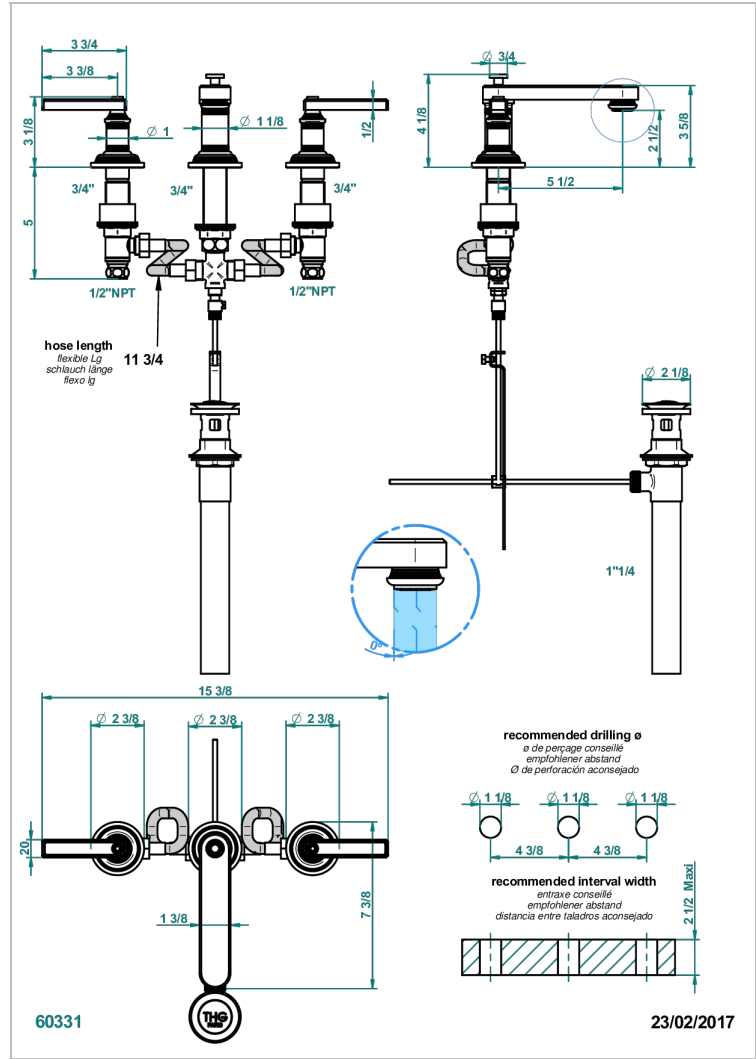

WEST COAST BLACK ONYX WITH LEVER HANDLES

U9F-151/US

Widespread lavatory set with drain

CHARACTERISTIC

- West Coast Black Onyx with lever handles
- Widespread lavatory set with drain

AVAILABLE FINITIONS

Black ceram - D30
Blush PVD - H62
Brass color PVD - H49
Brown bronze color PVD - F33
Chrome polished - A02
Copper antique matt, coated - H07