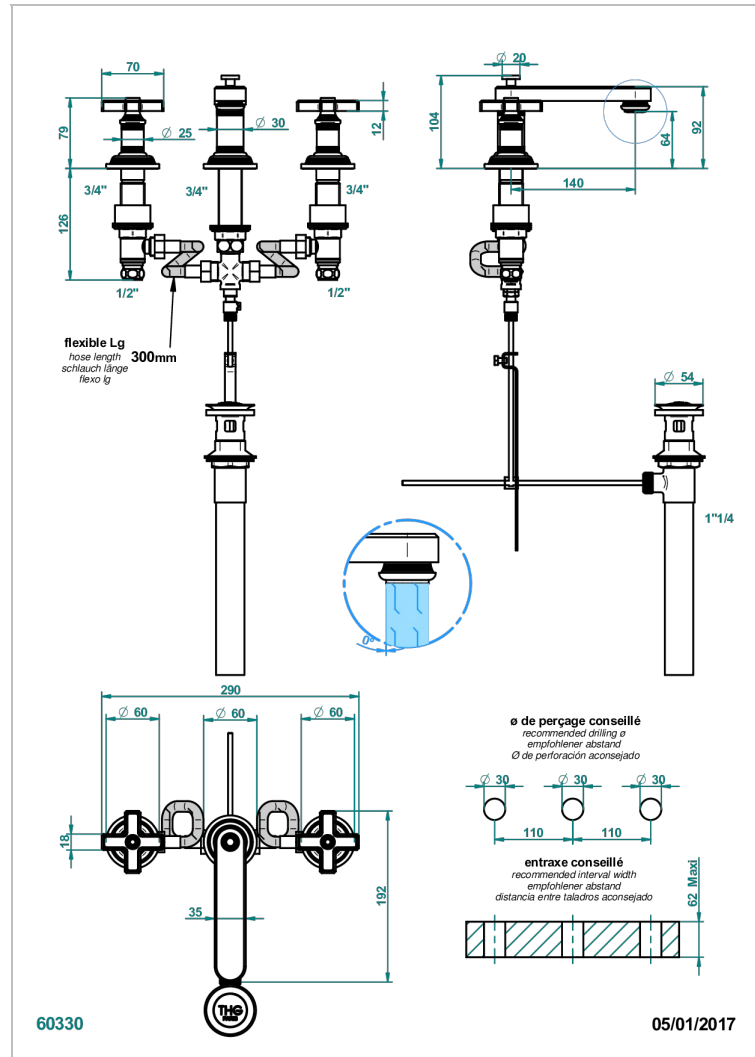

WEST COAST BLACK ONYX

U9E-151/US

Rim mounted 3-hole basin mixer with waste

THG[®]
PARIS

CARACTERÍSTICAS

- West Coast Black Onyx
- Rim mounted 3-hole basin mixer with waste

ACABADOS DISPONIBLES

Bronce claro - D01
Cerámica negra mate - D30
Cobre viejo mate - H07
Cromo - A02
Cromo mate - C02
Dorado - F01