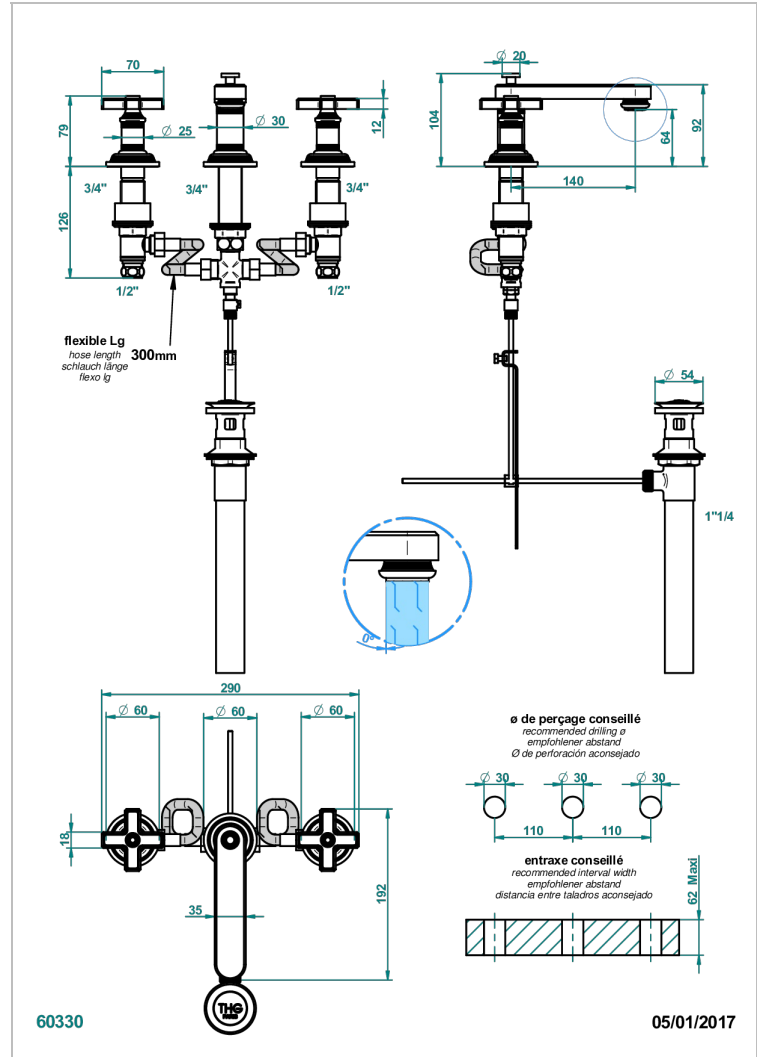

WEST COAST BLACK ONYX

U9E-151/US

Widespread lavatory set with drain

THG[®]
PARIS

CHARACTERISTIC

- West Coast Black Onyx
- Widespread lavatory set with drain

AVAILABLE FINITIONS

Black ceram - D30
Blush PVD - H62
Brass color PVD - H49
Brown bronze color PVD - F33
Chrome polished - A02
Copper antique matt, coated - H07