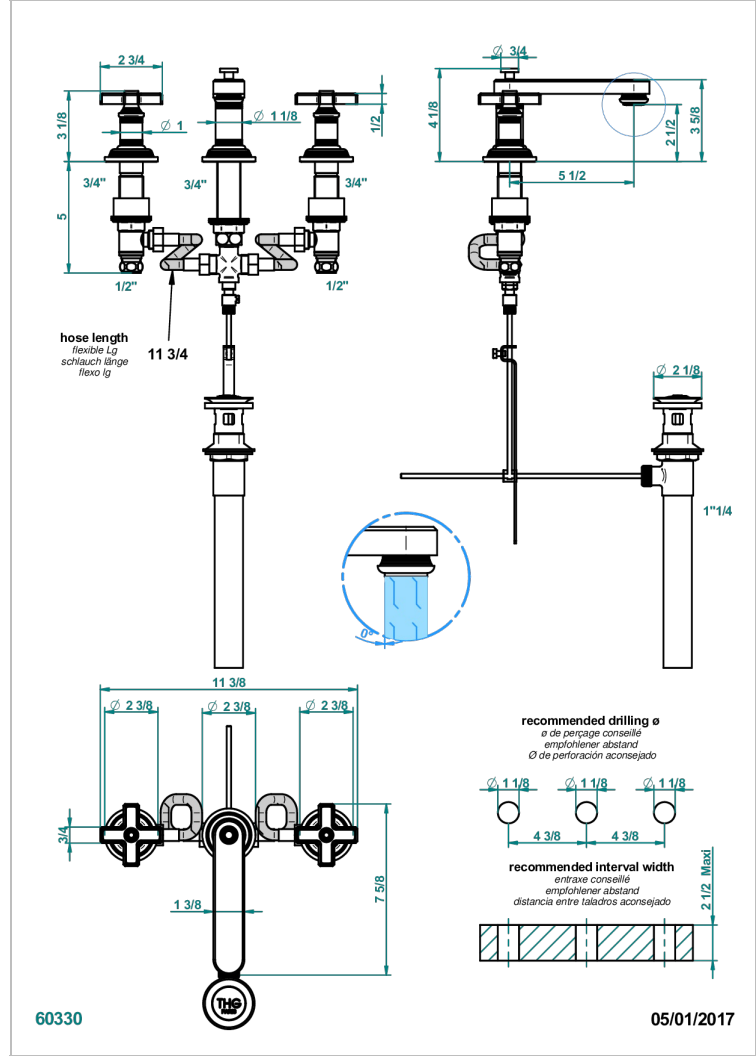

WEST COAST BLACK ONYX

U9E-151/US

Rim mounted 3-hole basin mixer with waste

THG[®]
PARIS

CARACTERÍSTICAS

- West Coast Black Onyx
- Rim mounted 3-hole basin mixer with waste

ACABADOS DISPONIBLES

Bronce claro - D01
Cerámica negra mate - D30
Cobre viejo mate - H07
Cromo - A02
Cromo mate - C02
Dorado - F01