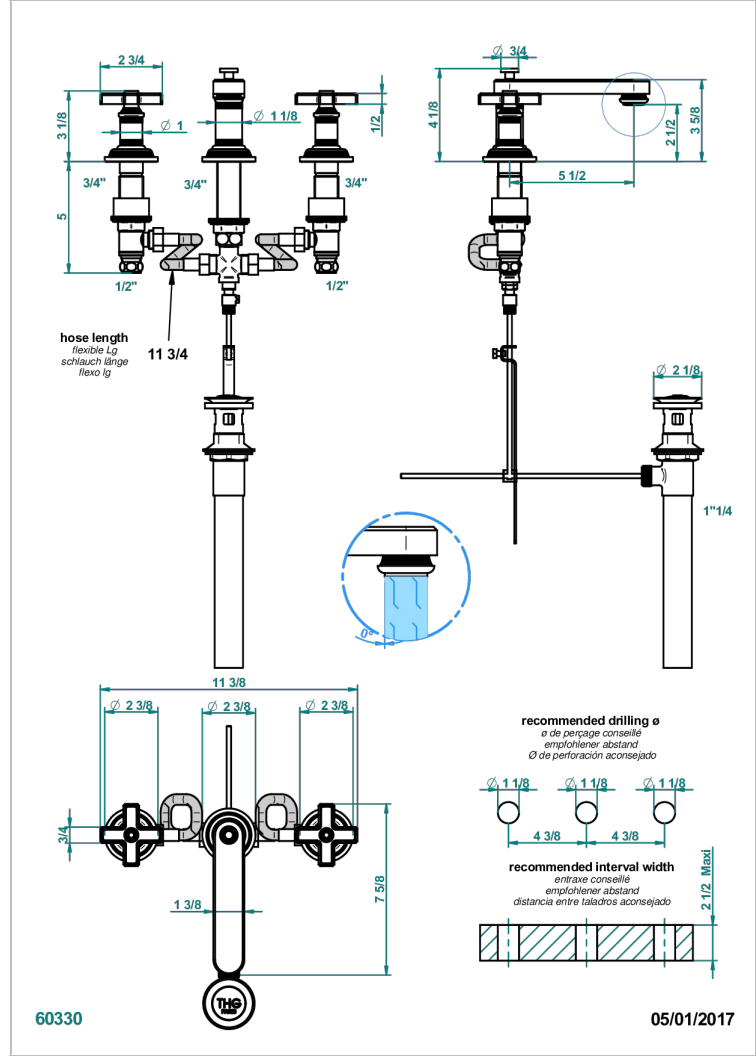

## CHARACTERISTIC

- West Coast Black Onyx
- Widespread lavatory set with drain