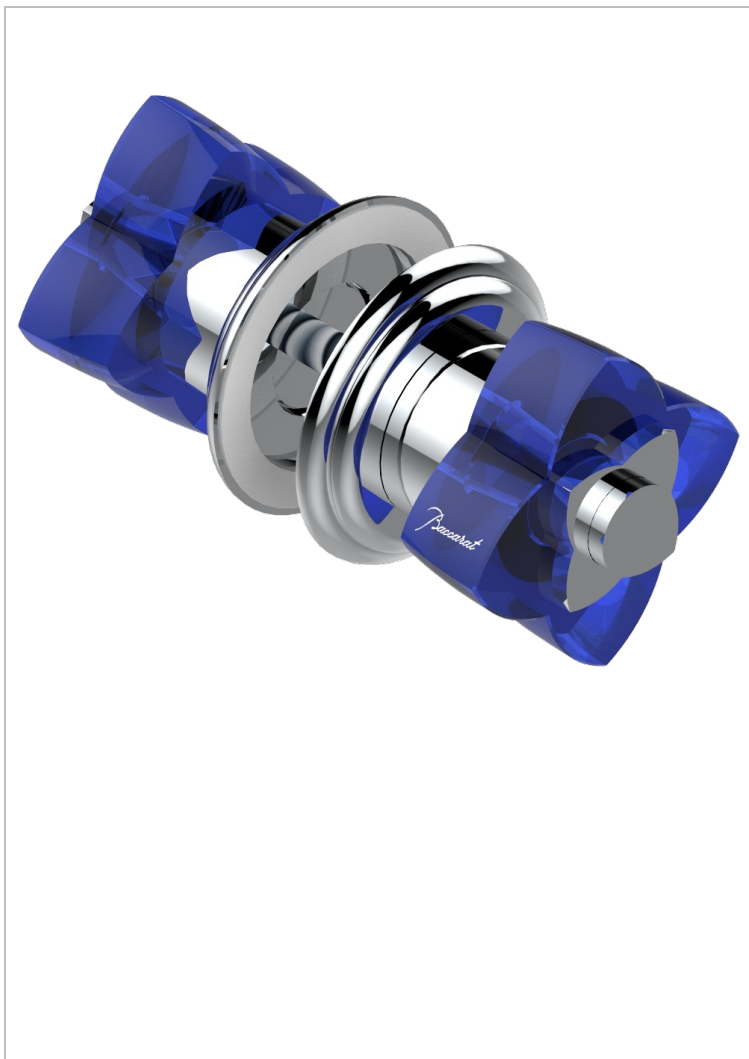

# PETALE DE CRISTAL - BLUE CRYSTAL

U6B-638V

Pair of large knobs

THG<sup>®</sup>  
PARIS

## CHARACTERISTIC

- Pétale de Cristal - Blue crystal
- Pair of large knobs

## AVAILABLE FINITIONS

Black ceram - D30  
Blush PVD - H62  
Brass color PVD - H49  
Brown bronze color PVD - F33  
Chrome polished - A02  
Chrome polished / gold polished - G02

Copper antique matt, coated - H07  
Gold color PVD - H52  
Gold mat - F07  
Gold polished - F01  
Graphite PVD - H64  
Light coated bronze - D01

Matt Umber PVD - H67  
Matt blush PVD - H60  
Matt brass color PVD - H50  
Matt brown bronze color PVD - F34  
Matt chrome (American satin) - C02  
Matt gold color PVD - H53

Matt graphite PVD - H65  
Matt nickel (American satin) - C01  
Matt nickel color PVD - H56  
Nickel antique / Sovereign - H28  
Nickel color PVD - H55  
Nickel polished - B01