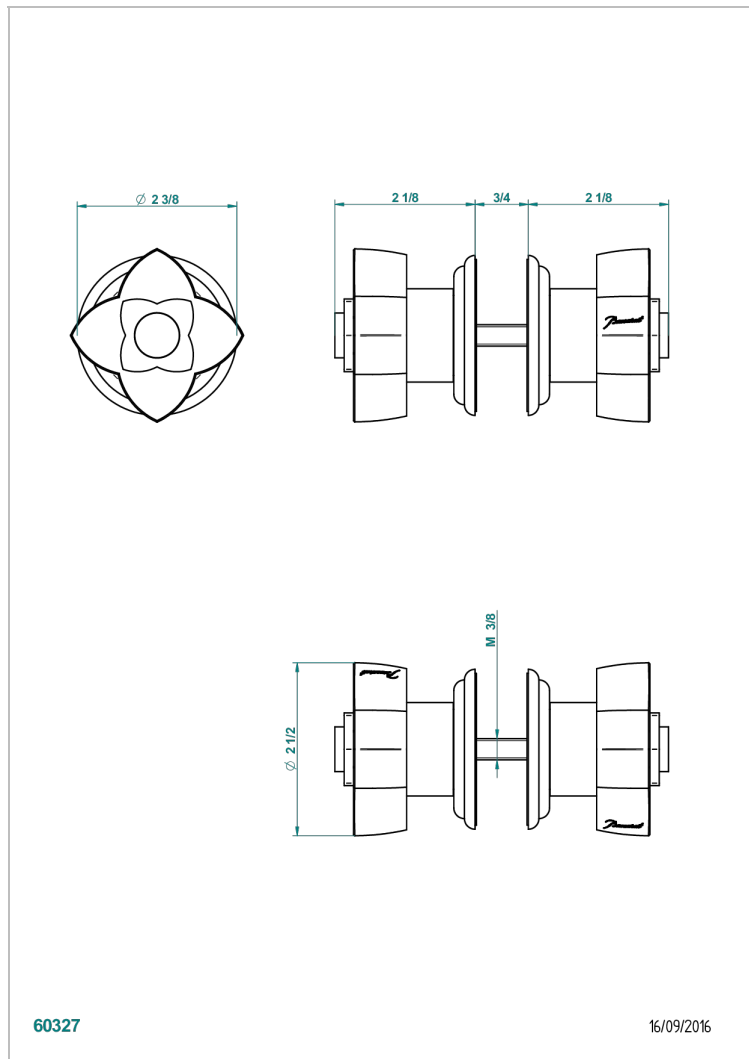

# PETALE DE CRISTAL - BLUE CRYSTAL

U6B-638V

Pair of large knobs

THG<sup>®</sup>  
PARIS

## CHARACTERISTIC

- Pétale de Cristal - Blue crystal
- Pair of large knobs