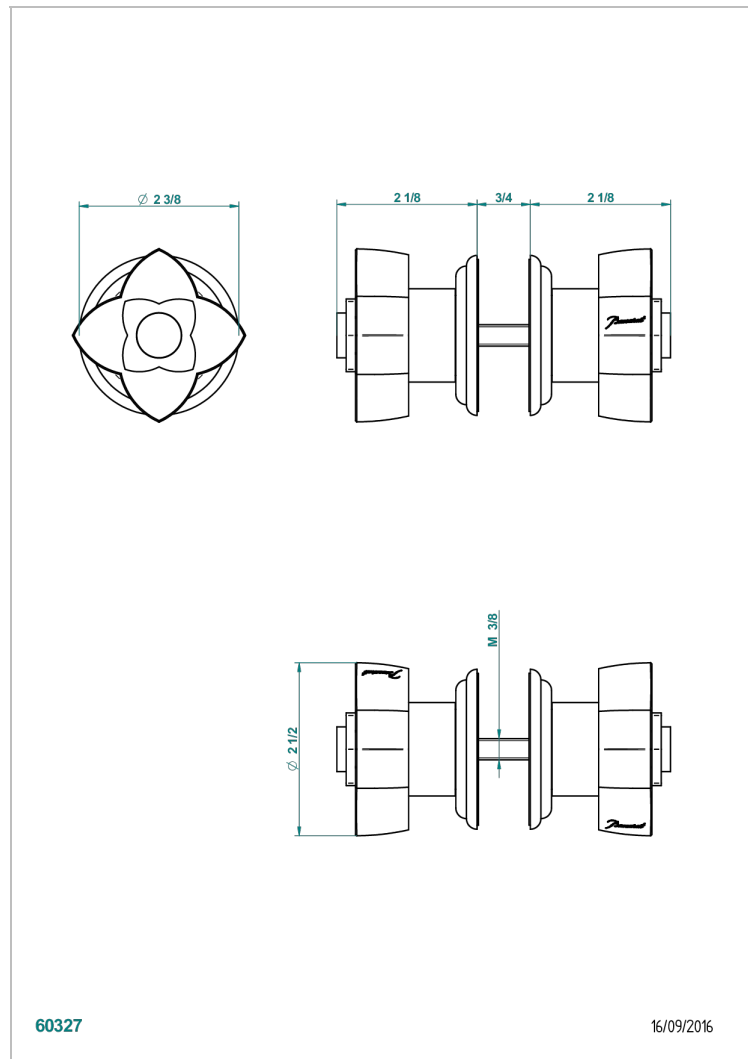

PETALE DE CRISTAL - BLUE CRYSTAL

U6B-638V

Pair of large door knobs

THG[®]
PARIS

CHARACTERISTIC

- Pétale de Cristal - Blue crystal
- Pair of large door knobs

AVAILABLE FINITIONS

Antique nickel - H28
Black ceram - D30
Blush PVD - H62
Brass color PVD - H49
Brown bronze color PVD - F33
Gold color PVD - H52