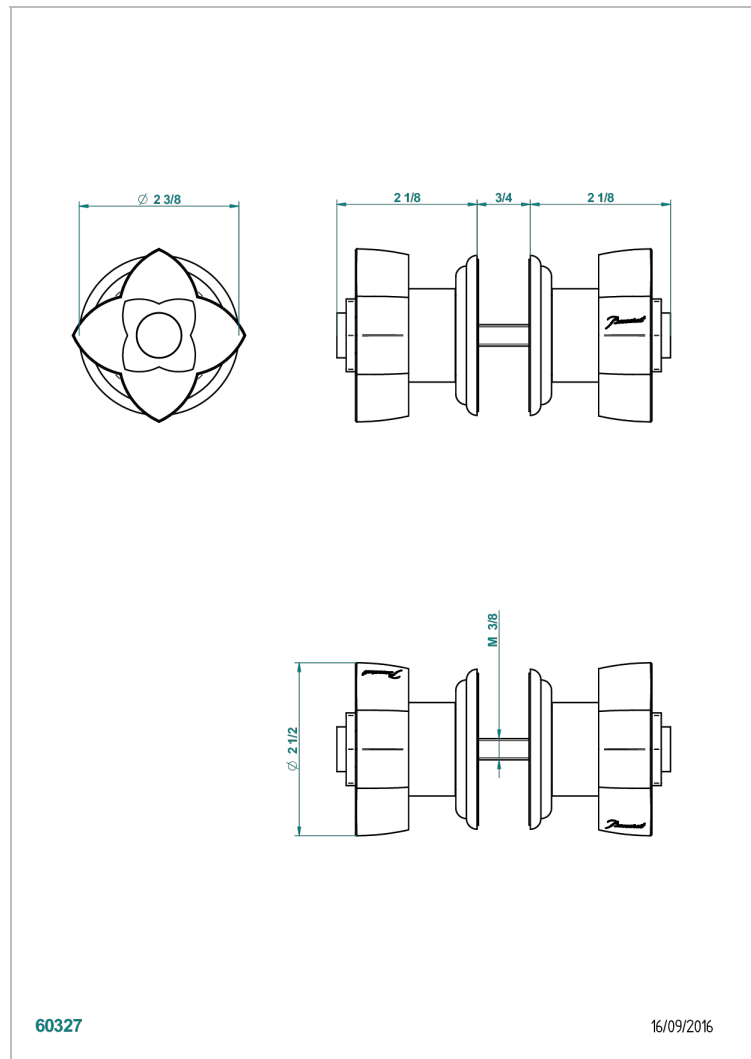

# PETALE DE CRISTAL - BLUE CRYSTAL

U6B-638V

Pair of large door knobs

THG<sup>®</sup>  
PARIS

60327

16/09/2016

## CHARACTERISTIC

- Pétale de Cristal - Blue crystal
- Pair of large door knobs