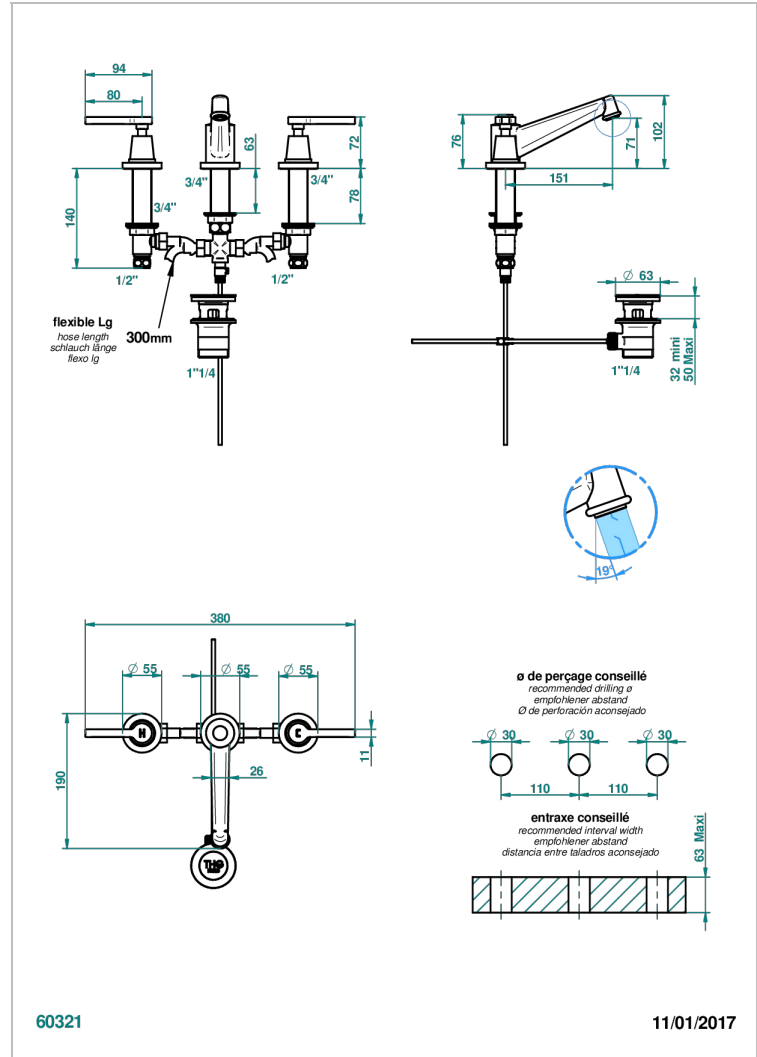

SPIRIT WITH LEVER

G58-152M

Rim mounted 3-hole basin mixer with waste, for marble high spout

THG[®]
PARIS

CHARACTERISTIC

- ACS : 18ACCLY393
- NF : NF EN 200 - IA - Chrome
- SVGW-SSIGE : 1901-6813

STANDARDS

AVAILABLE FINITIONS