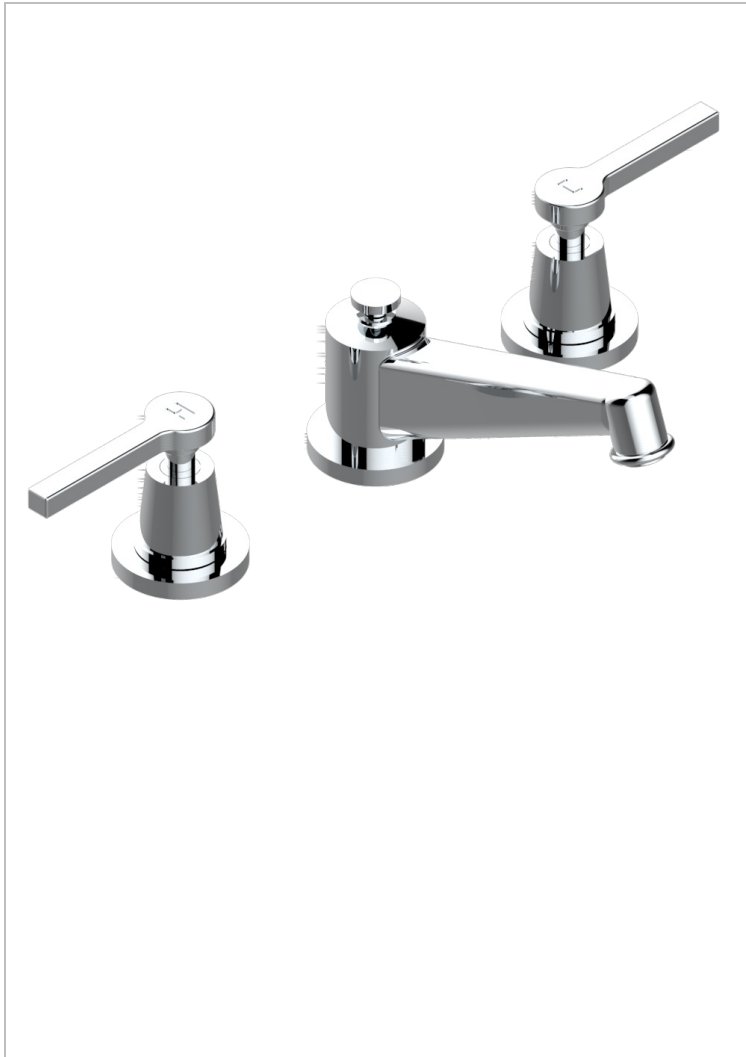

SPIRIT WITH LEVER

G58-152M

Rim mounted 3-hole basin mixer with waste, for marble high spout

THG[®]
PARIS

CHARACTERISTIC

- ACS : 18ACCLY393
- NF : NF EN 200 - IA - Chrome
- SVGW-SSIGE : 1901-6813

STANDARDS

AVAILABLE FINITIONS

Antique nickel - H28
Black ceram - D30
Blush PVD - H62
Brass color PVD - H49
Brown bronze color PVD - F33
Gold color PVD - H52

Graphite PVD - H64
Lacquered light bronze - D01
Matt Umber PVD - H67
Matt blush PVD - H60
Matt brass color PVD - H50
Matt brown bronze color PVD - F34

Matt chrome - C02
Matt gold - F07
Matt gold color PVD - H53
Matt graphite PVD - H65
Matt nickel (color finish) - C01
Matt nickel color PVD - H56

Natural smoked Brass - A13
Nickel color PVD - H55
Polished chrome (color finish) - A02
Polished chrome / Polished gold (color finish) - G02
Polished gold (color finish) - F01
Polished nickel - B01

Soft gold - F30
Soft matt gold - F31
Umber PVD - H66
Varnished matt antique red copper (color finish) - H07