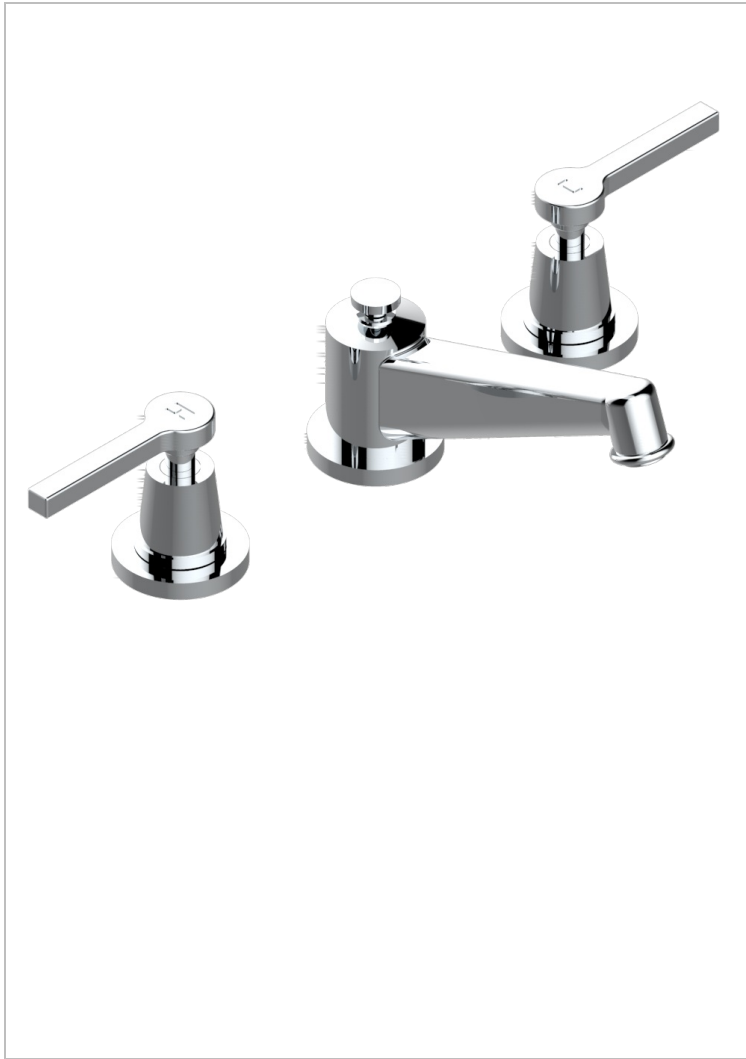

SPIRIT WITH LEVER

G58-152M

Rim mounted 3-hole basin mixer with waste, for marble high spout

CHARACTERISTIC

- ACS : 18ACCLY393
- NF : NF EN 200 - IA - Chrome
- SVGW-SSIGE : 1901-6813

STANDARDS

AVAILABLE FINITIONS

Antique nickel - H28
Black ceram - D30
Blush PVD - H62
Brass color PVD - H49
Brown bronze color PVD - F33
Gold color PVD - H52

Graphite PVD - H64
Lacquered light bronze - D01
Matt Umber PVD - H67
Matt blush PVD - H60
Matt brass color PVD - H50
Matt brown bronze color PVD - F34

Matt chrome - C02
Matt gold - F07
Matt gold color PVD - H53
Matt graphite PVD - H65
Matt nickel (color finish) - C01
Matt nickel color PVD - H56

Natural smoked Brass - A13
Nickel color PVD - H55
Polished chrome (color finish) - A02
Polished chrome / Polished gold (color finish) - G02
Polished gold (color finish) - F01
Polished nickel - B01

Soft gold - F30
Soft matt gold - F31
Umber PVD - H66
Varnished matt antique red copper (color finish) - H07