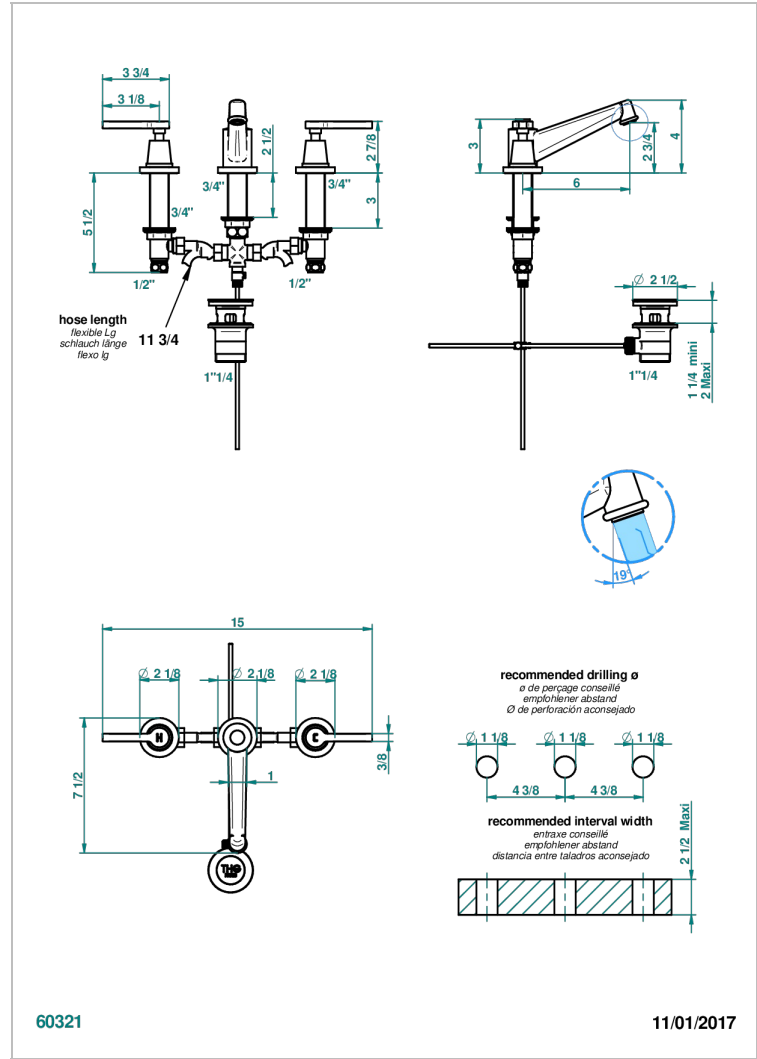

SPIRIT WITH LEVER

G58-152M

Rim mounted 3-hole basin mixer with waste, for marble high spout

CHARACTERISTIC

- ACS : 18ACCLY393
- NF : NF EN 200 - IA - Chrome
- SVGW-SSIGE : 1901-6813

STANDARDS

AVAILABLE FINITIONS