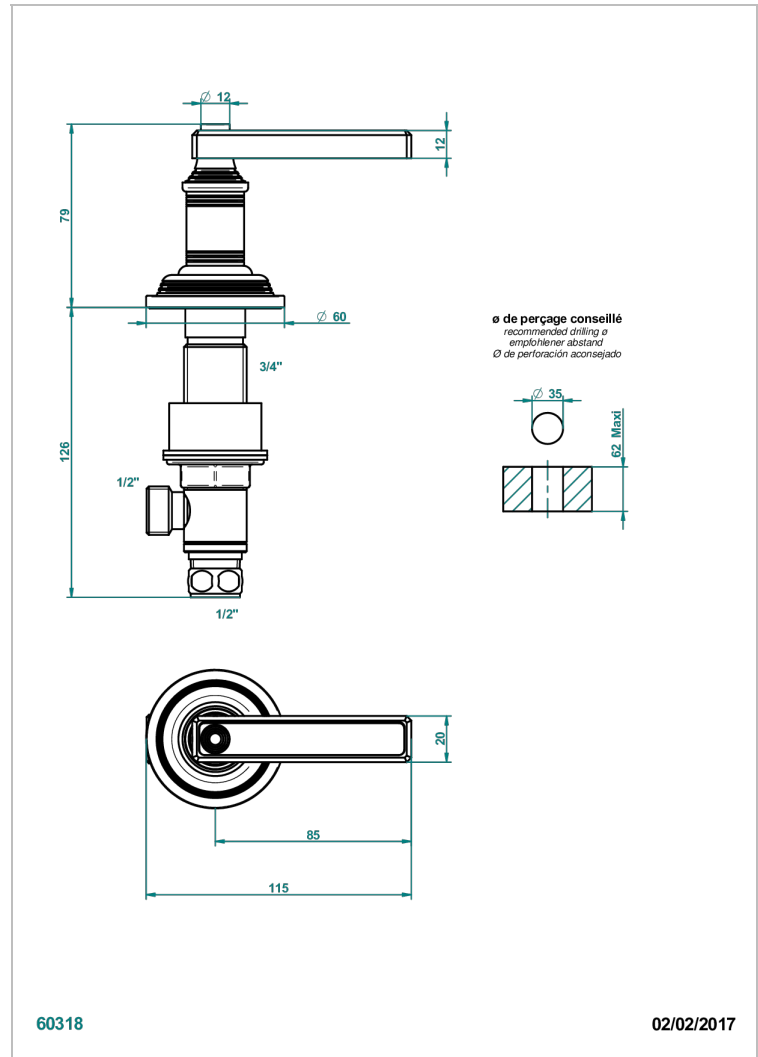

# WEST COAST WHITE ONYX WITH LEVER HANDLES

U9H-35/C

Rim mounted 1/2" valve, cold

60318

02/02/2017

## CHARACTERISTIC

- West Coast White Onyx with lever handles
- Rim mounted 1/2" valve, cold