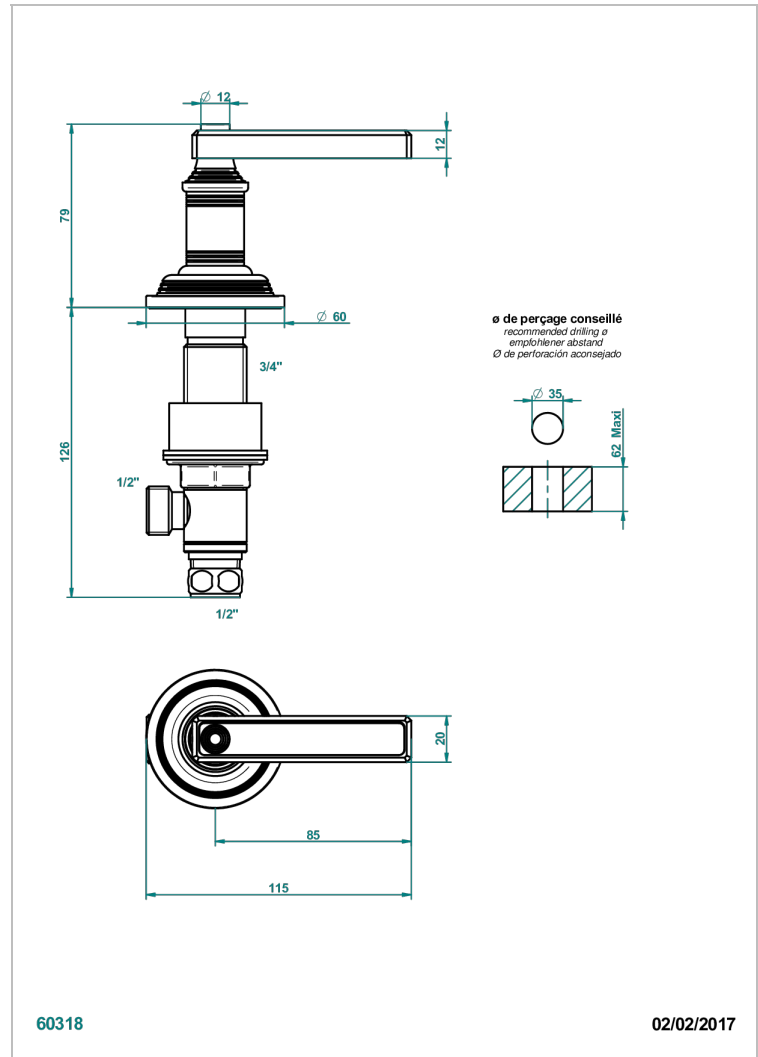

WEST COAST WHITE ONYX WITH LEVER HANDLES

U9H-35/C

Rim mounted 1/2" valve, cold

CHARACTERISTIC

- West Coast White Onyx with lever handles
- Rim mounted 1/2" valve, cold

AVAILABLE FINITIONS

Antique nickel - H28
Black ceram - D30
Blush PVD - H62
Brass color PVD - H49
Brown bronze color PVD - F33
Gold color PVD - H52