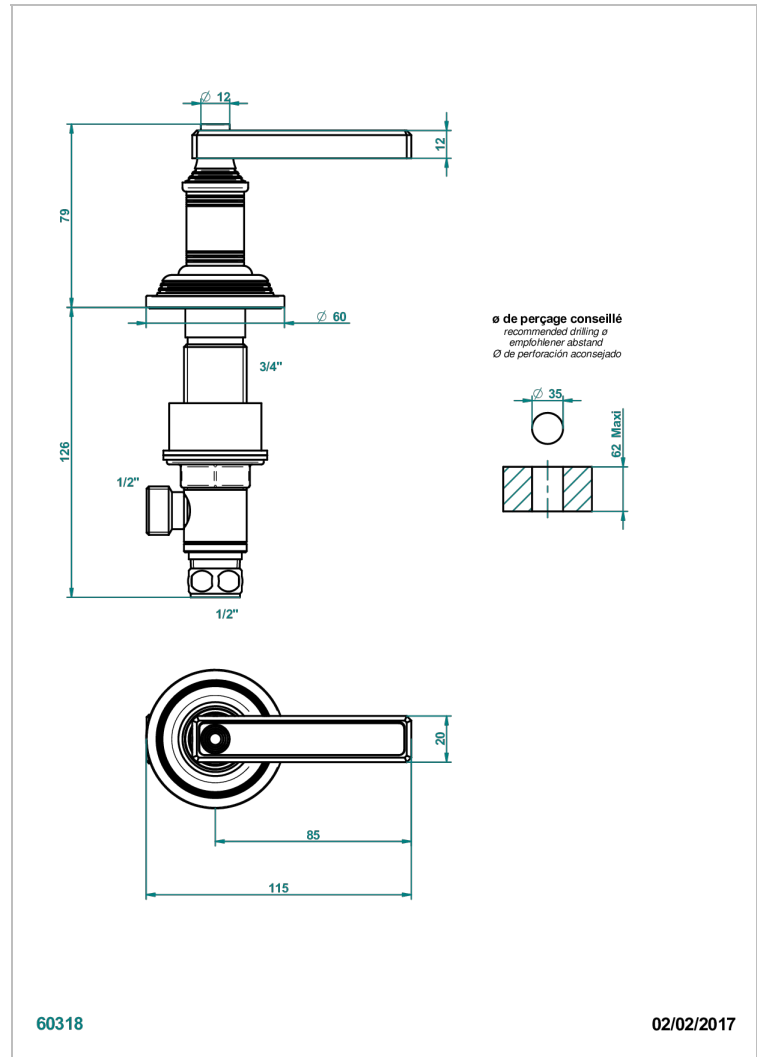

WEST COAST WHITE ONYX WITH LEVER HANDLES

U9H-35/C

Einbauventil zur Standmontage 1/2", Kalt

EIGENSCHAFTEN

- West Coast White Onyx with lever handles
- Einbauventil zur Standmontage 1/2", Kalt

VERFÜGBARE OBERFLÄCHEN