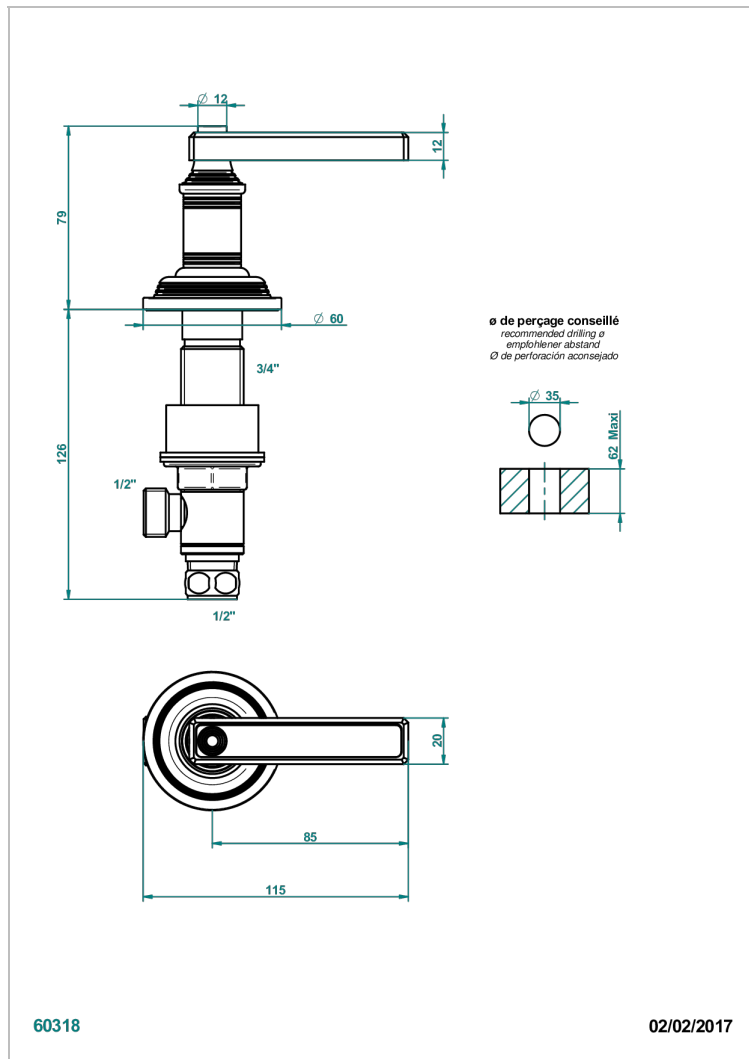

WEST COAST WHITE ONYX WITH LEVER HANDLES

U9H-35/C

3/4"台式阀，冷水阀

特色

- West Coast White Onyx with lever handles
- 3/4"台式阀，冷水阀

可选饰面

Black ceram - D30
Blush PVD - H62
Graphite PVD - H64
Matt Umber PVD - H67
Matt blush PVD - H60
Matt graphite PVD - H65