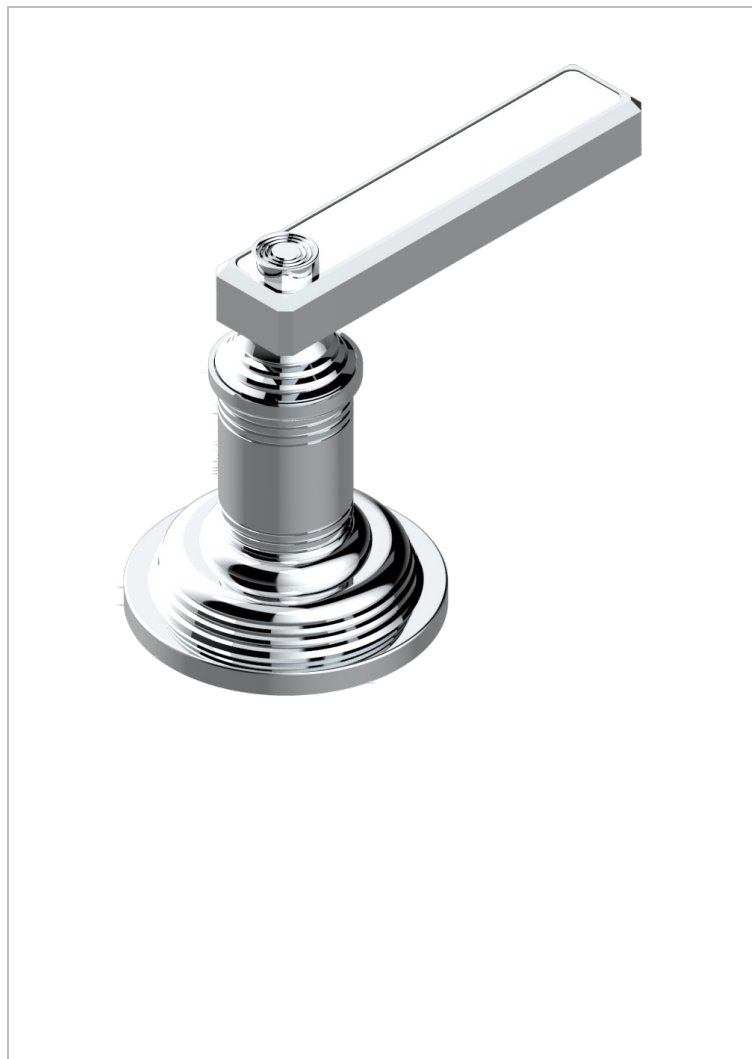

# WEST COAST WHITE ONYX WITH LEVER HANDLES

U9H-35/C

Rim mounted 1/2" valve, cold

## CHARACTERISTIC

- West Coast White Onyx with lever handles
- Rim mounted 1/2" valve, cold

## AVAILABLE FINITIONS

Antique nickel - H28  
Black ceram - D30  
Blush PVD - H62  
Brass color PVD - H49  
Brown bronze color PVD - F33  
Gold color PVD - H52

Graphite PVD - H64  
Lacquered light bronze - D01  
Matt Umber PVD - H67  
Matt blush PVD - H60  
Matt brass color PVD - H50  
Matt brown bronze color PVD - F34