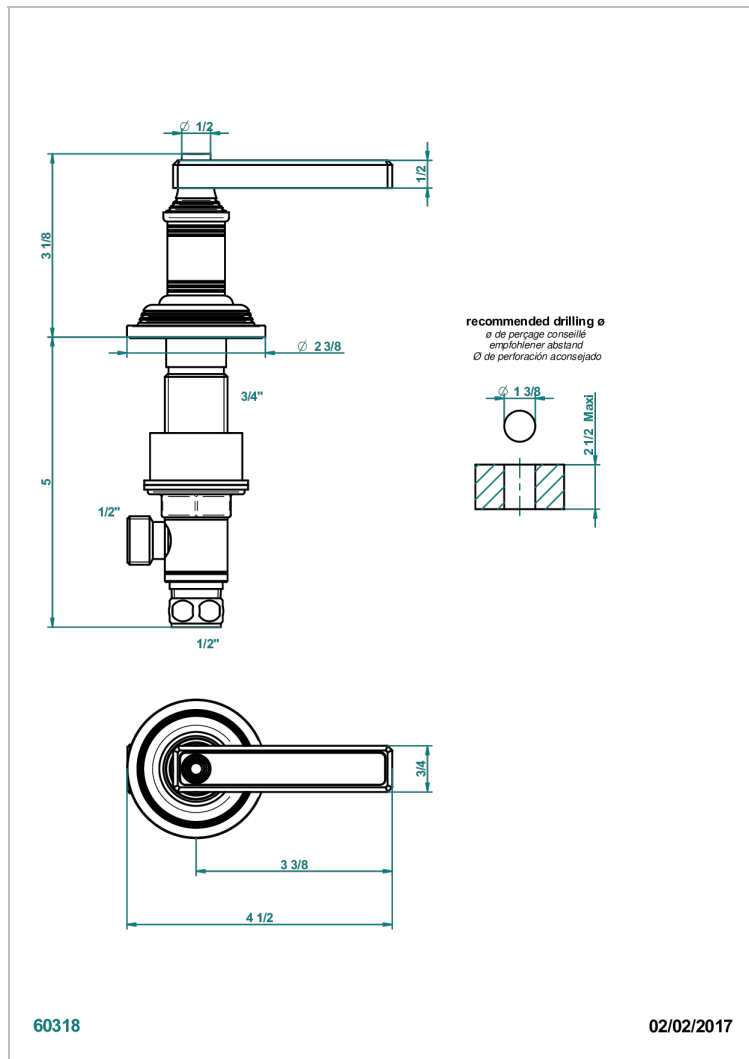

# WEST COAST WHITE ONYX WITH LEVER HANDLES

U9H-35/C

Rim mounted 1/2" valve, cold

## CHARACTERISTIC

- West Coast White Onyx with lever handles
- Rim mounted 1/2" valve, cold