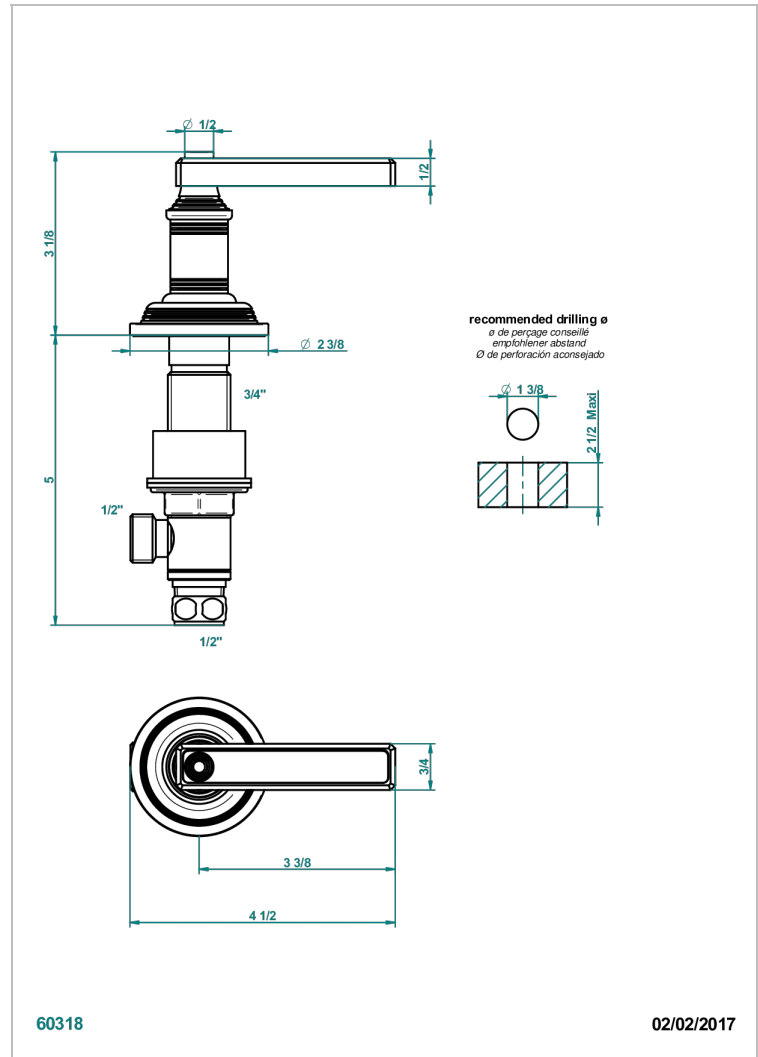

# WEST COAST WHITE ONYX WITH LEVER HANDLES

U9H-35/C

Einbauventil zur Standmontage 1/2", Kalt

## EIGENSCHAFTEN

- West Coast White Onyx with lever handles
- Einbauventil zur Standmontage 1/2", Kalt