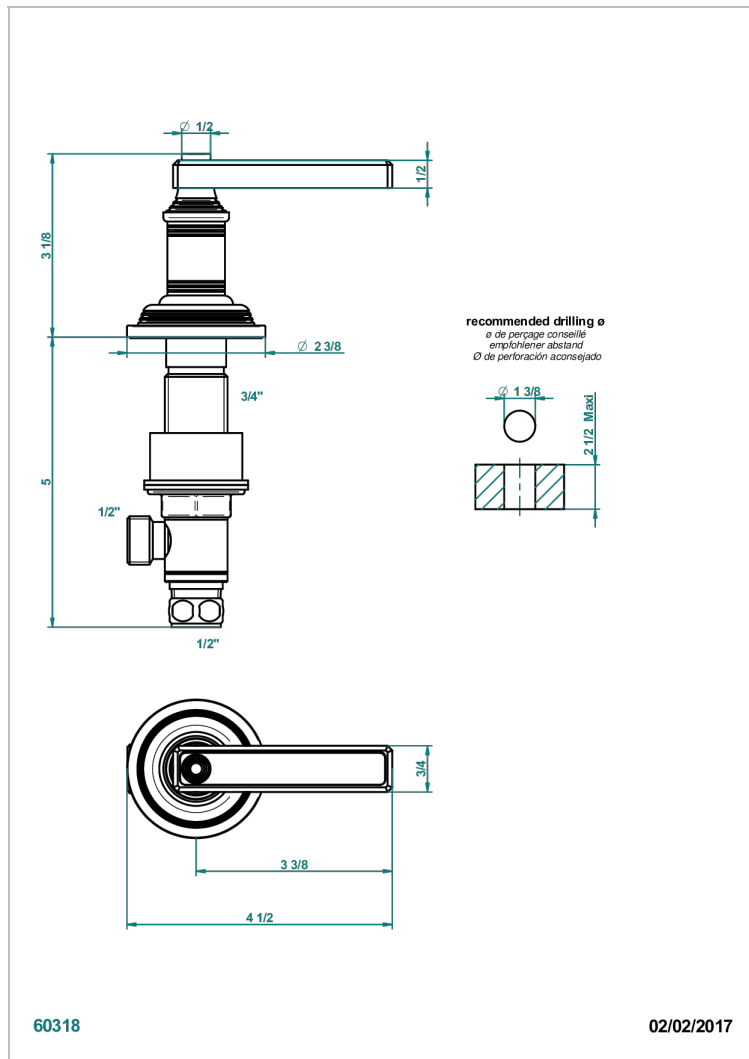

WEST COAST WHITE ONYX WITH LEVER HANDLES

U9H-35/C

3/4"台式阀, 冷水阀

特色

- West Coast White Onyx with lever handles
- 3/4"台式阀, 冷水阀

可选饰面

Black ceram - D30
Blush PVD - H62
Graphite PVD - H64
Matt Umber PVD - H67
Matt blush PVD - H60
Matt graphite PVD - H65