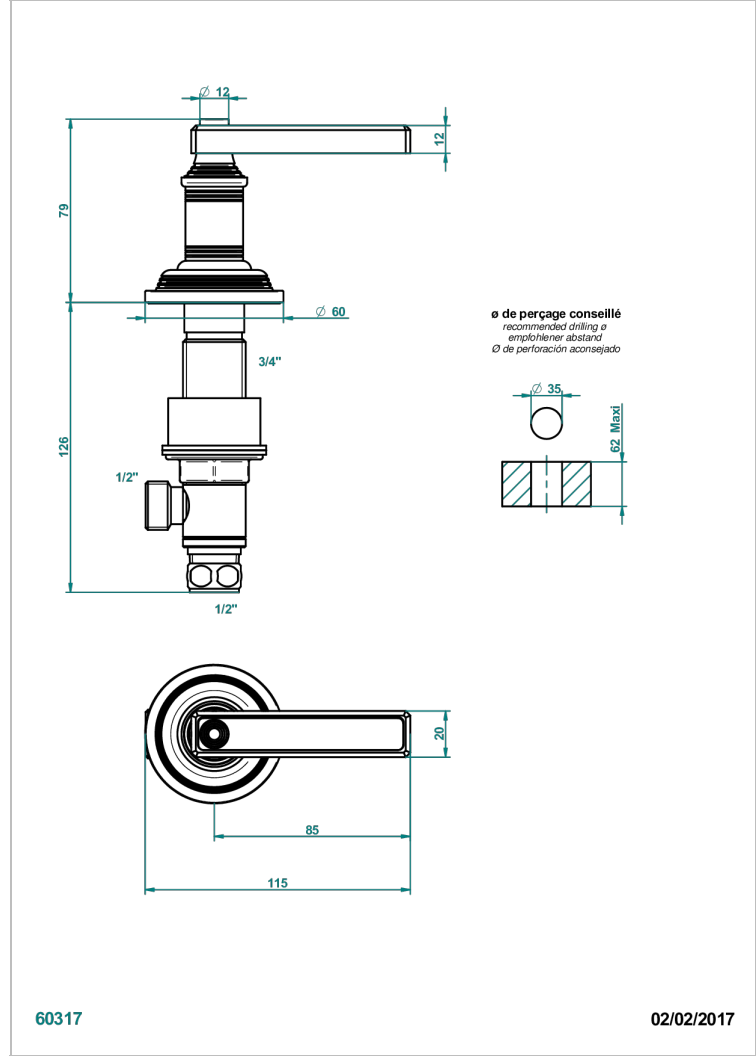

# WEST COAST BLACK ONYX WITH LEVER

U9F-35/C

Rim mounted 1/2" valve, cold

THG<sup>®</sup>  
PARIS

## CHARACTERISTIC

- West Coast Black Onyx with lever
- Rim mounted 1/2" valve, cold