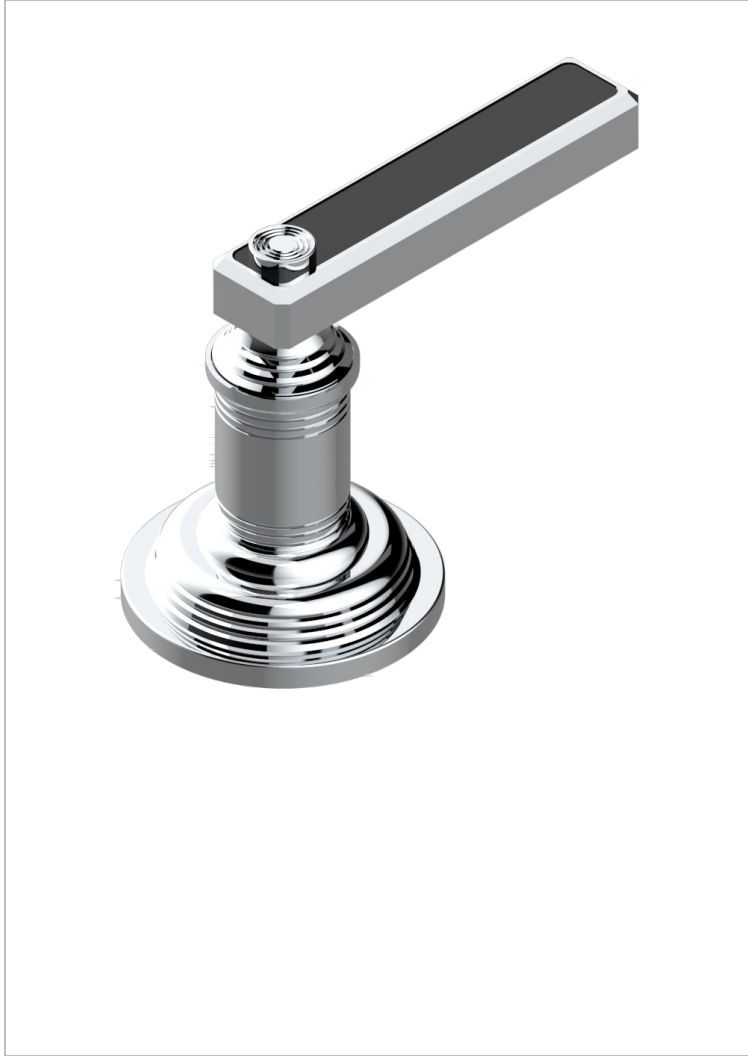

# WEST COAST BLACK ONYX WITH LEVER

U9F-35/C

Rim mounted 1/2" valve, cold

THG<sup>®</sup>  
PARIS

## CHARACTERISTIC

- West Coast Black Onyx with lever
- Rim mounted 1/2" valve, cold

## AVAILABLE FINITIONS

Antique nickel - H28  
Black ceram - D30  
Blush PVD - H62  
Brass color PVD - H49  
Brown bronze color PVD - F33  
Gold color PVD - H52

Graphite PVD - H64  
Lacquered light bronze - D01  
Matt Umber PVD - H67  
Matt blush PVD - H60  
Matt brass color PVD - H50  
Matt brown bronze color PVD - F34