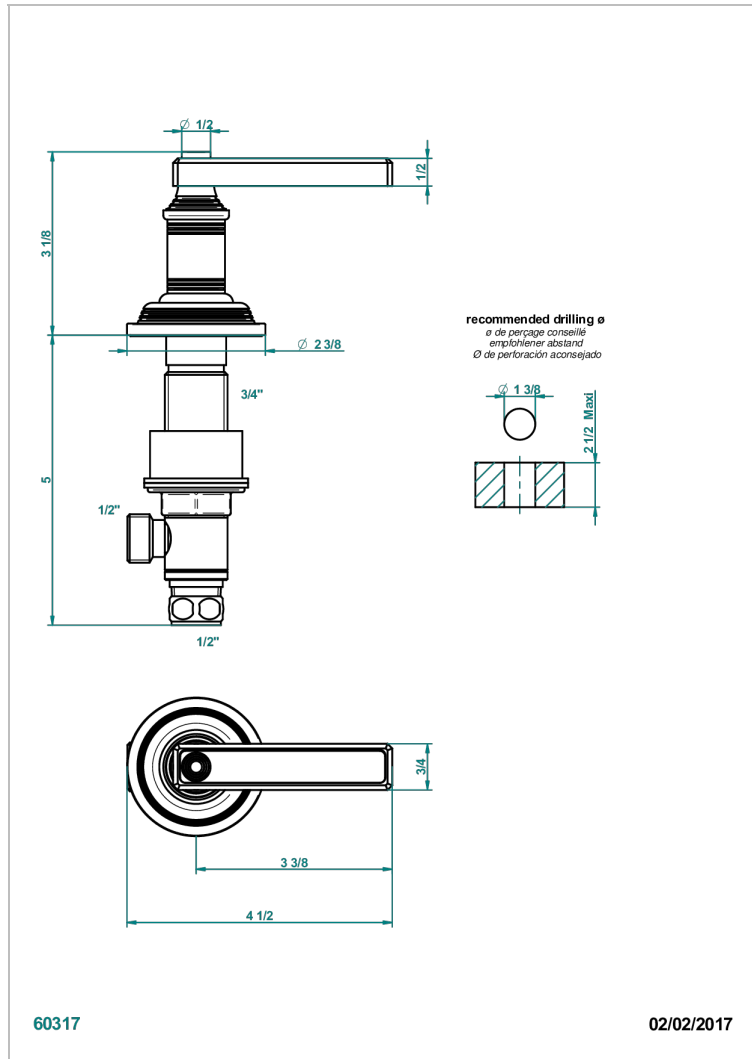

WEST COAST BLACK ONYX WITH LEVER

U9F-35/C

Rim mounted 1/2" valve, cold

CHARACTERISTIC

- West Coast Black Onyx with lever
- Rim mounted 1/2" valve, cold

AVAILABLE FINITIONS

Antique nickel - H28
 Black ceram - D30
 Blush PVD - H62
 Brass color PVD - H49
 Brown bronze color PVD - F33
 Gold color PVD - H52