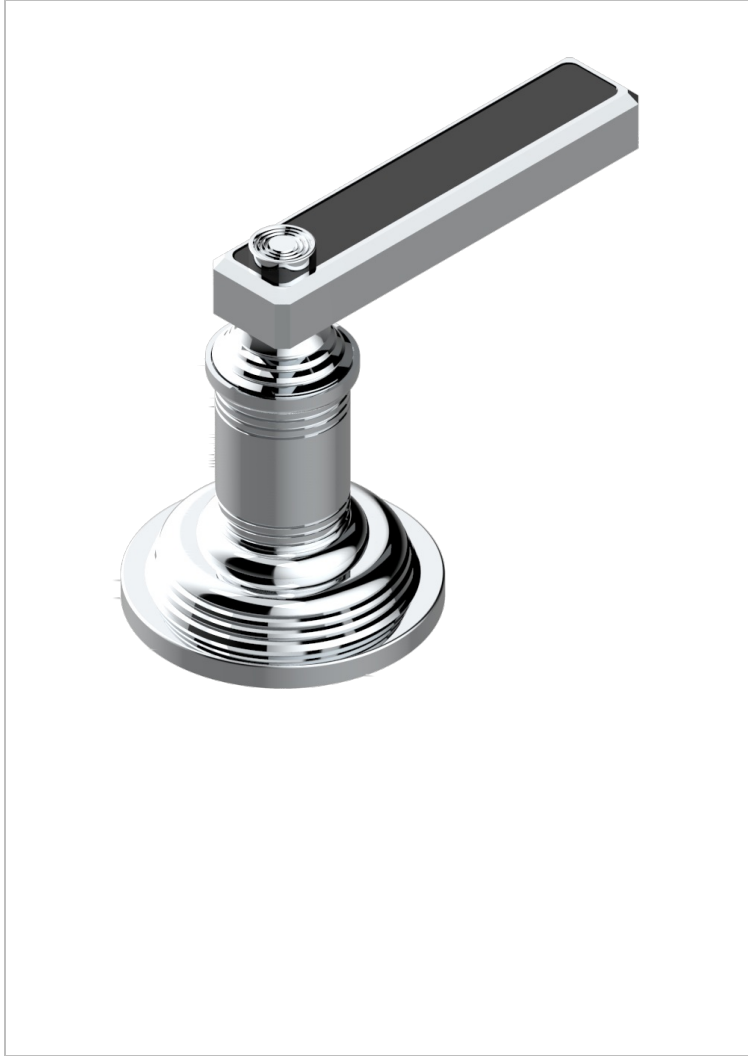

WEST COAST BLACK ONYX WITH LEVER

U9F-35/C

Rim mounted 1/2" valve, cold

THG[®]
PARIS

CHARACTERISTIC

- West Coast Black Onyx with lever
- Rim mounted 1/2" valve, cold

AVAILABLE FINITIONS

Antique nickel - H28
Black ceram - D30
Blush PVD - H62
Brass color PVD - H49
Brown bronze color PVD - F33
Gold color PVD - H52

Graphite PVD - H64
Lacquered light bronze - D01
Matt Umber PVD - H67
Matt blush PVD - H60
Matt brass color PVD - H50
Matt brown bronze color PVD - F34

Matt chrome - C02
Matt gold - F07
Matt gold color PVD - H53
Matt graphite PVD - H65
Matt nickel (color finish) - C01
Matt nickel color PVD - H56

Natural smoked Brass - A13
Nickel color PVD - H55
Polished chrome (color finish) - A02
Polished gold (color finish) - F01
Polished nickel - B01
Soft gold - F30

Soft matt gold - F31
Umber PVD - H66
Varnished matt antique red copper (color finish) - H07