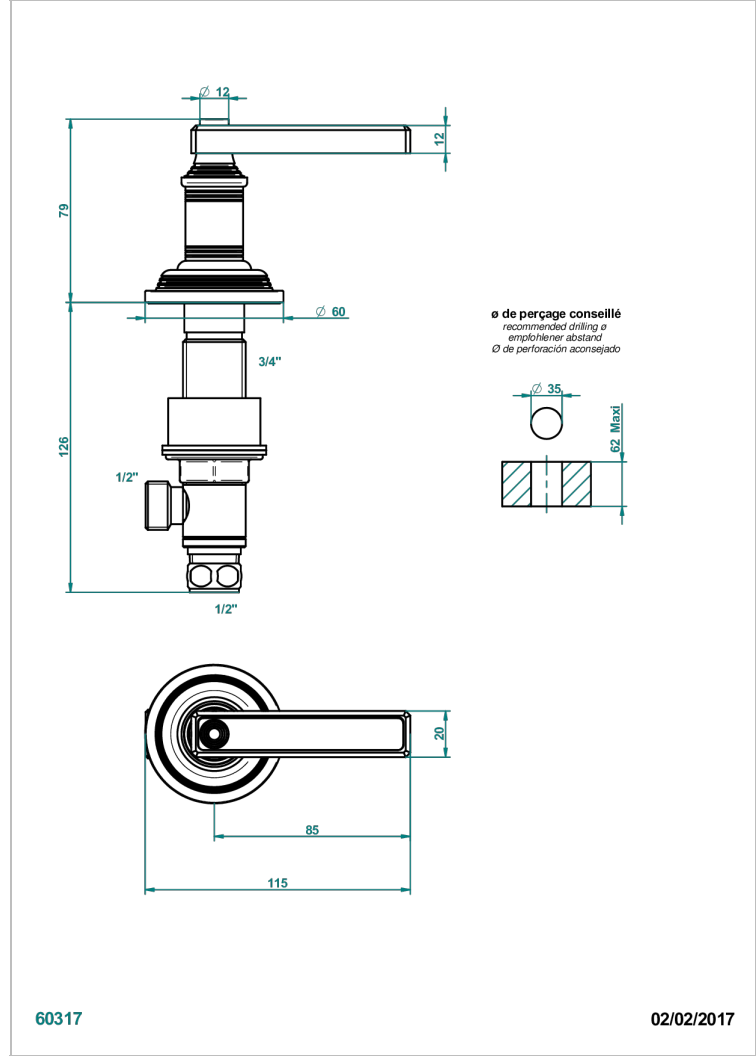

WEST COAST BLACK ONYX WITH LEVER

U9F-35/C

Rim mounted 1/2" valve, cold

THG[®]
PARIS

CHARACTERISTIC

- West Coast Black Onyx with lever
- Rim mounted 1/2" valve, cold

AVAILABLE FINITIONS

Antique nickel - H28
Black ceram - D30
Blush PVD - H62
Brass color PVD - H49
Brown bronze color PVD - F33
Gold color PVD - H52