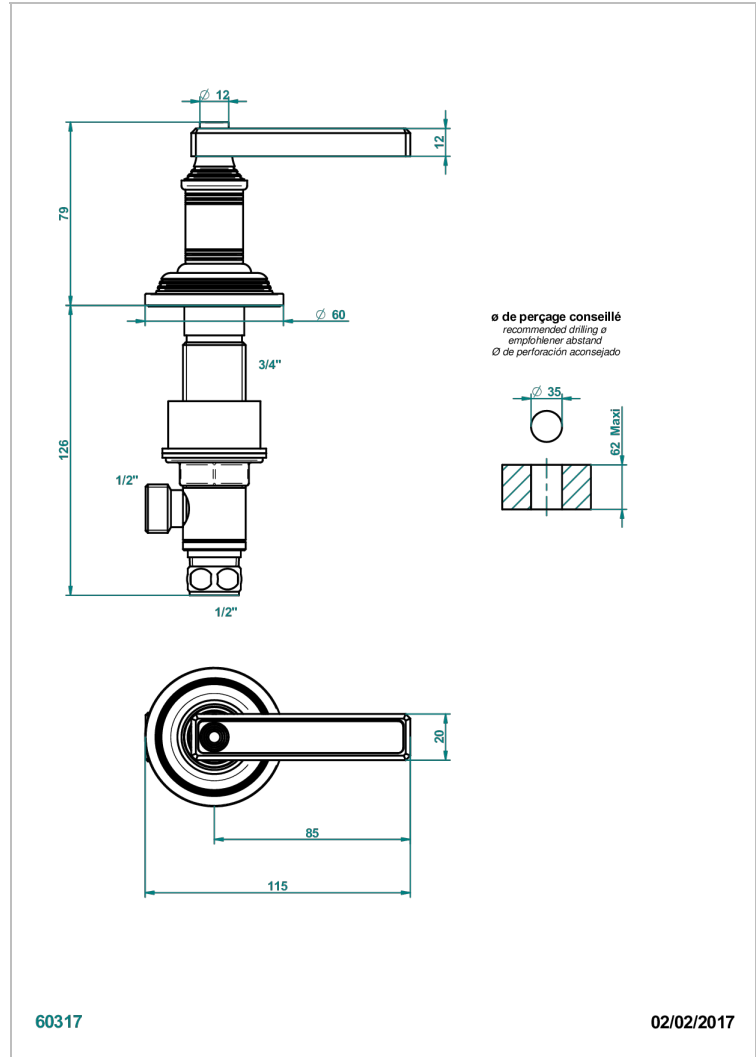

WEST COAST BLACK ONYX WITH LEVER

U9F-35/C

3/4"台式阀, 冷水阀

特色

- West Coast Black Onyx with lever
- 3/4"台式阀, 冷水阀

可选饰面

Black ceram - D30
Blush PVD - H62
Graphite PVD - H64
Matt Umber PVD - H67
Matt blush PVD - H60
Matt graphite PVD - H65