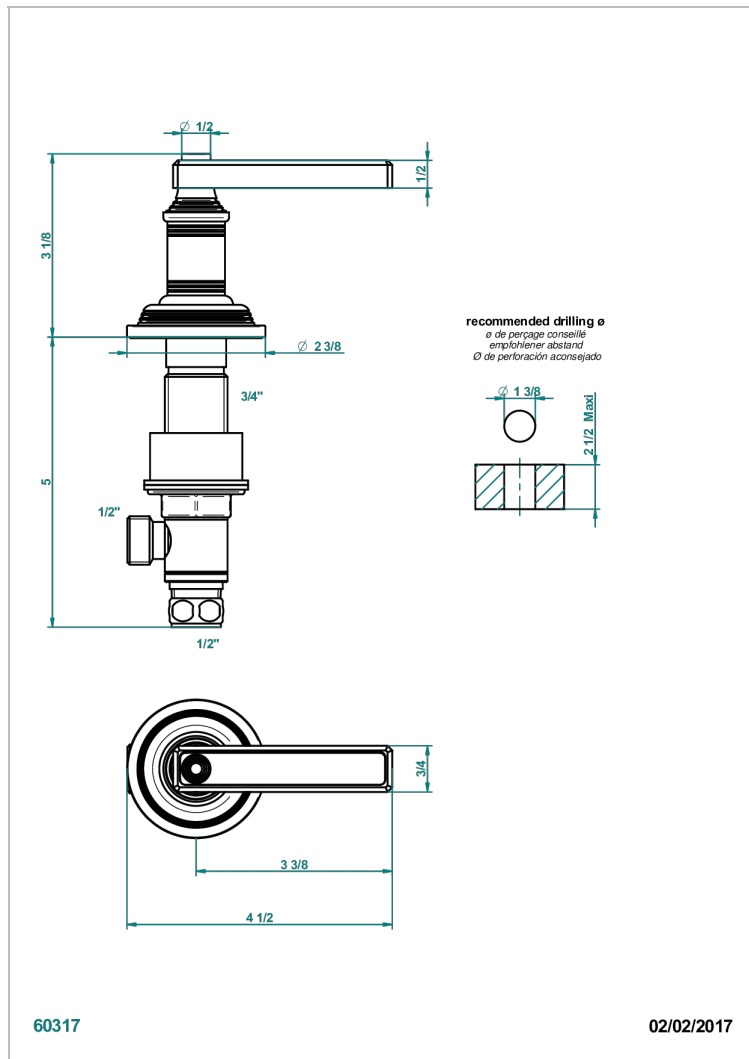

WEST COAST BLACK ONYX WITH LEVER

U9F-35/C

Rim mounted 1/2" valve, cold

CHARACTERISTIC

- West Coast Black Onyx with lever
- Rim mounted 1/2" valve, cold

AVAILABLE FINITIONS

Antique nickel - H28
 Black ceram - D30
 Blush PVD - H62
 Brass color PVD - H49
 Brown bronze color PVD - F33
 Gold color PVD - H52