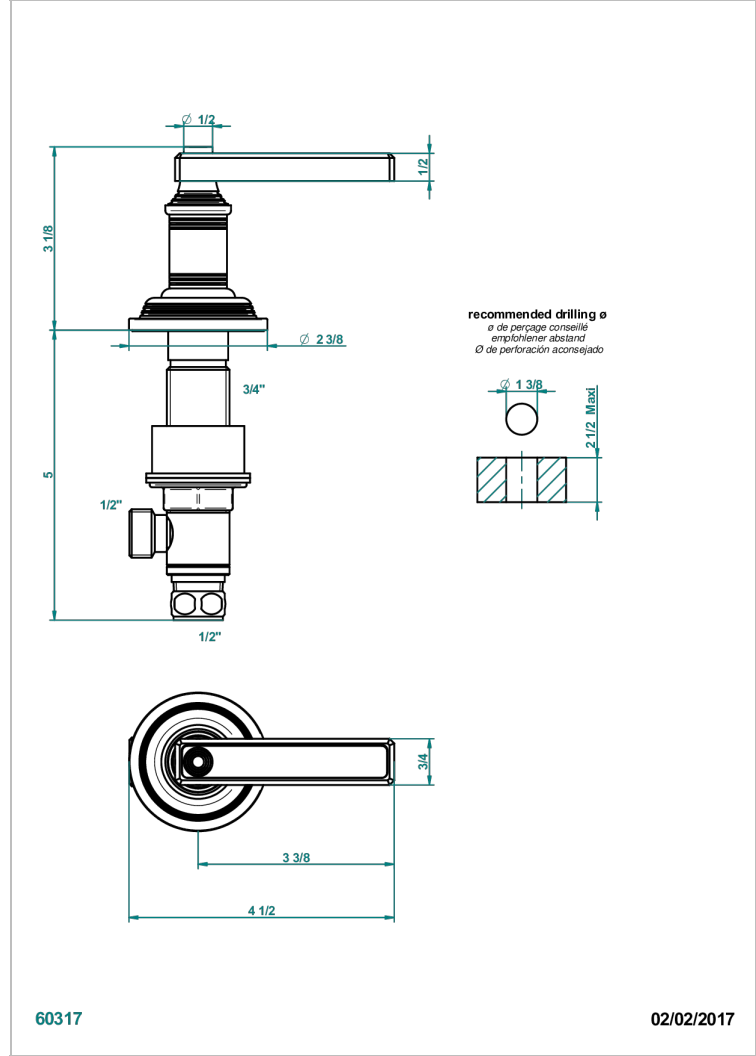

WEST COAST BLACK ONYX WITH LEVER

U9F-35/C

3/4"台式阀, 冷水阀

特色

- West Coast Black Onyx with lever
- 3/4"台式阀, 冷水阀

可选饰面

Black ceram - D30
Blush PVD - H62
Graphite PVD - H64
Matt Umber PVD - H67
Matt blush PVD - H60
Matt graphite PVD - H65