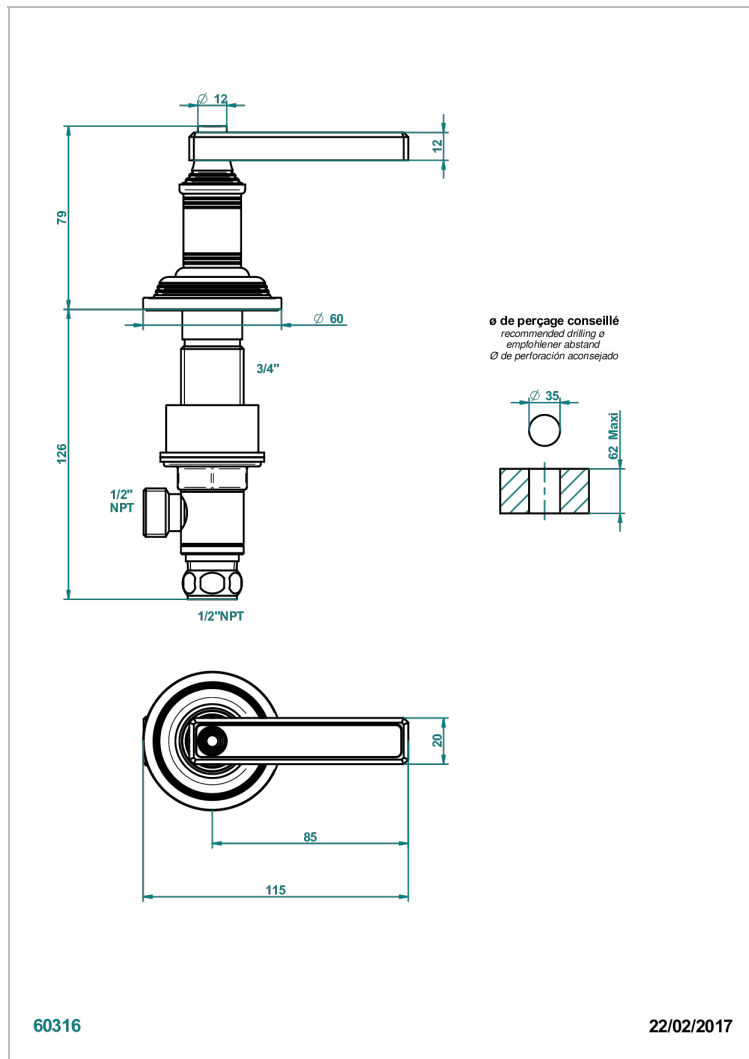

WEST COAST WHITE ONYX WITH LEVER HANDLES

U9H-35/CUS

1/2" deck valve with trim for lavatory - Cold

CHARACTERISTIC

- West Coast White Onyx with lever handles
- 1/2" deck valve with trim for lavatory - Cold

AVAILABLE FINITIONS