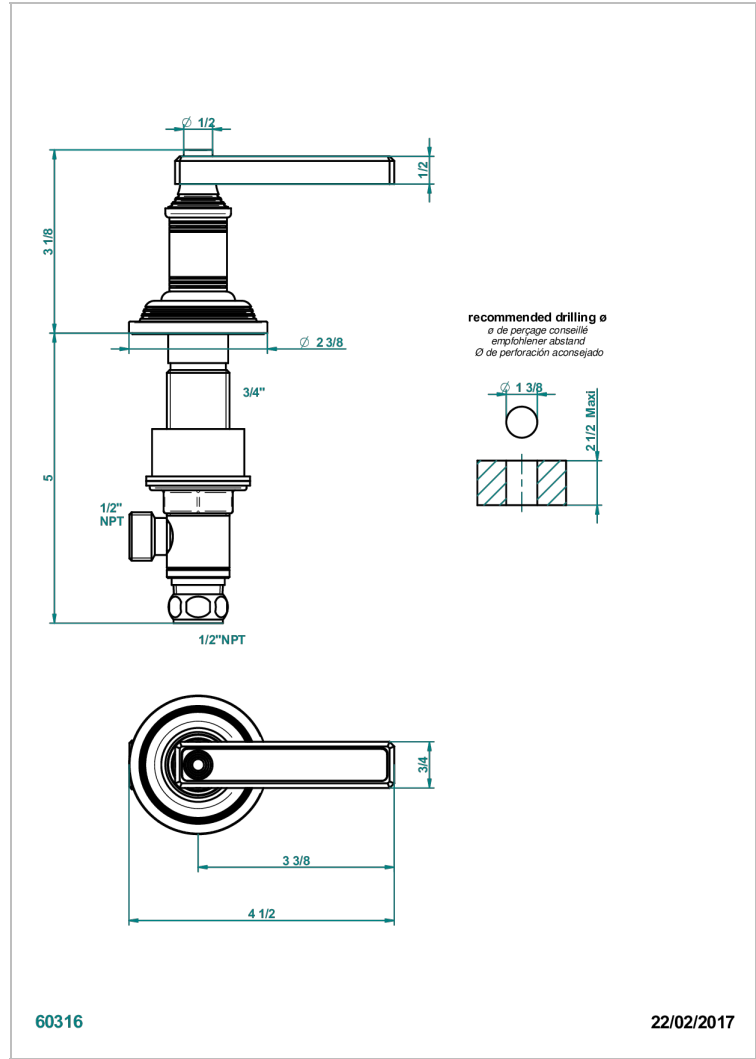

# WEST COAST WHITE ONYX WITH LEVER HANDLES

U9H-35/CUS

1/2" deck valve with trim for lavatory - Cold

THG<sup>®</sup>  
PARIS

## CHARACTERISTIC

- West Coast White Onyx with lever handles
- 1/2" deck valve with trim for lavatory - Cold