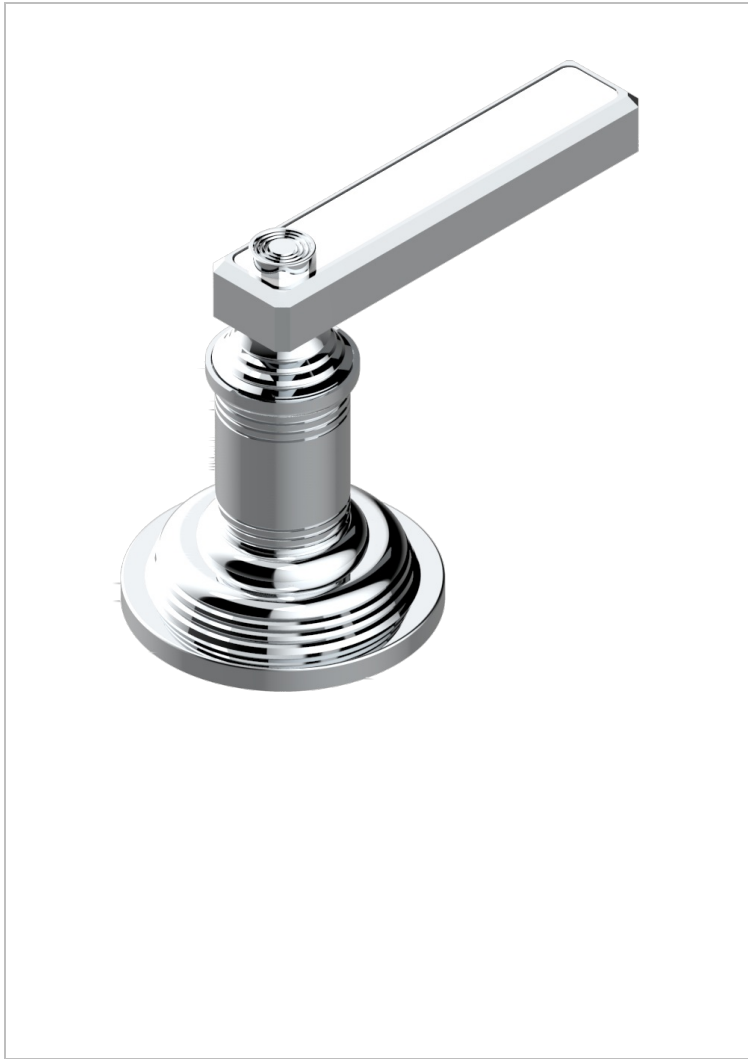

# WEST COAST WHITE ONYX WITH LEVER HANDLES

U9H-35/CUS

1/2" deck valve with trim for lavatory - Cold

THG<sup>®</sup>  
PARIS

## CHARACTERISTIC

- West Coast White Onyx with lever handles
- 1/2" deck valve with trim for lavatory - Cold

## AVAILABLE FINITIONS

Black ceram - D30  
Blush PVD - H62  
Brass color PVD - H49  
Brown bronze color PVD - F33  
Chrome polished - A02  
Copper antique matt, coated - H07

Gold color PVD - H52  
Gold mat - F07  
Gold polished - F01  
Graphite PVD - H64  
Light coated bronze - D01  
Matt Umber PVD - H67

Matt blush PVD - H60  
Matt brass color PVD - H50  
Matt brown bronze color PVD - F34  
Matt chrome (American satin) - C02  
Matt gold color PVD - H53  
Matt graphite PVD - H65

Matt nickel (American satin) - C01  
Matt nickel color PVD - H56  
Natural smoked Brass - A13  
Nickel antique / Sovereign - H28  
Nickel color PVD - H55  
Nickel polished - B01