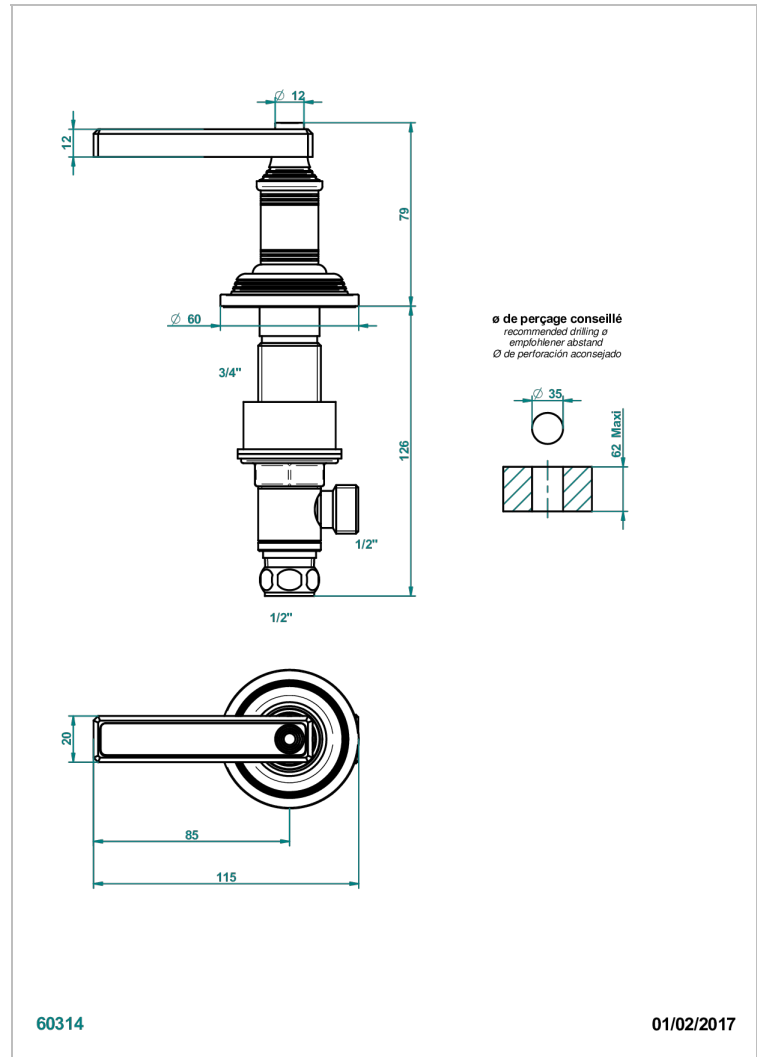

WEST COAST WHITE ONYX WITH LEVER HANDLES

U9H-35/H

Rim mounted 1/2" valve, hot

CHARACTERISTIC

- West Coast White Onyx with lever handles
- Rim mounted 1/2" valve, hot

AVAILABLE FINITIONS

Antique nickel - H28
Black ceram - D30
Blush PVD - H62
Brass color PVD - H49
Brown bronze color PVD - F33
Gold color PVD - H52